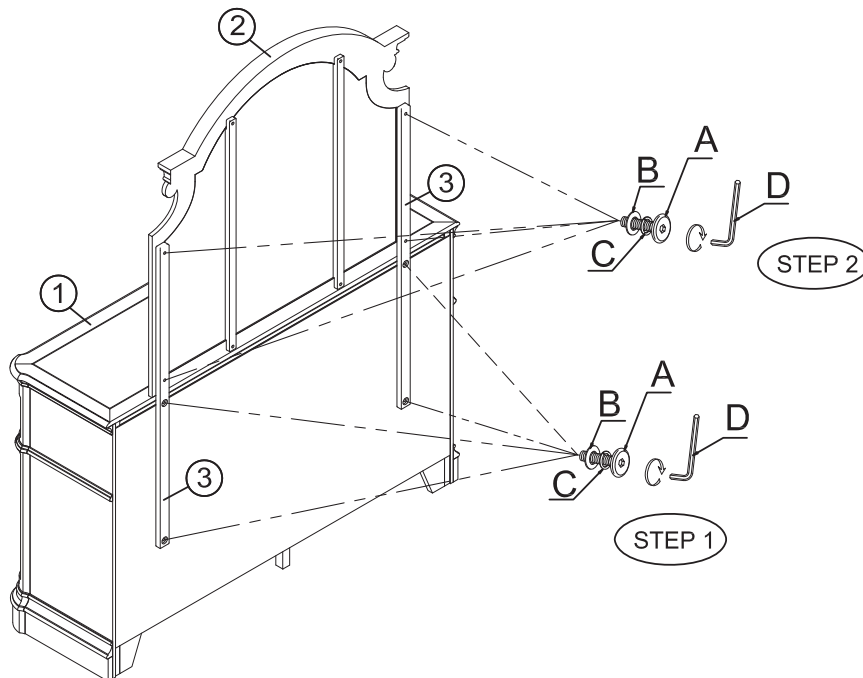

HARDWARE LIST			
NO.	Drawing	Description	Q'ty
A		Furniture Tipping Restraint	1 Set

PART LIST:

CLEANING INSTRUCTION

Clean the 7 Drawer Dresser surface with a furniture polish and a soft cloth.

Made in Viet Nam

Liberty Furniture INDUSTRIES, INC

ASSEMBLY INSTRUCTION

Item#: 244 - BR51/BR31

DESCRIPTION: MIRROR
7 DRAWER DRESSER

Thank you for purchasing this quality product. Be sure to check all packing material carefully for small parts which may have come loose inside the carton during shipment. Identify and count all parts and compare with the parts List Below:

PART LIST:

① 	② 	③ 
DRESSER: 1PC	MIRROR: 1PC	MIRROR SUPPORTS: 2PCS

HARDWARE LIST

NO.	Drawing	Description	Qty
A		Bolt $\Phi 1/4" \times 1-1/2"$	8pcs
B		Flat washer ($\Phi 1/4" \times 19mm$)	8pcs
C		Spring washer ($\Phi 1/4"$)	8pcs
D		Allen wrench (4mm)	1pc