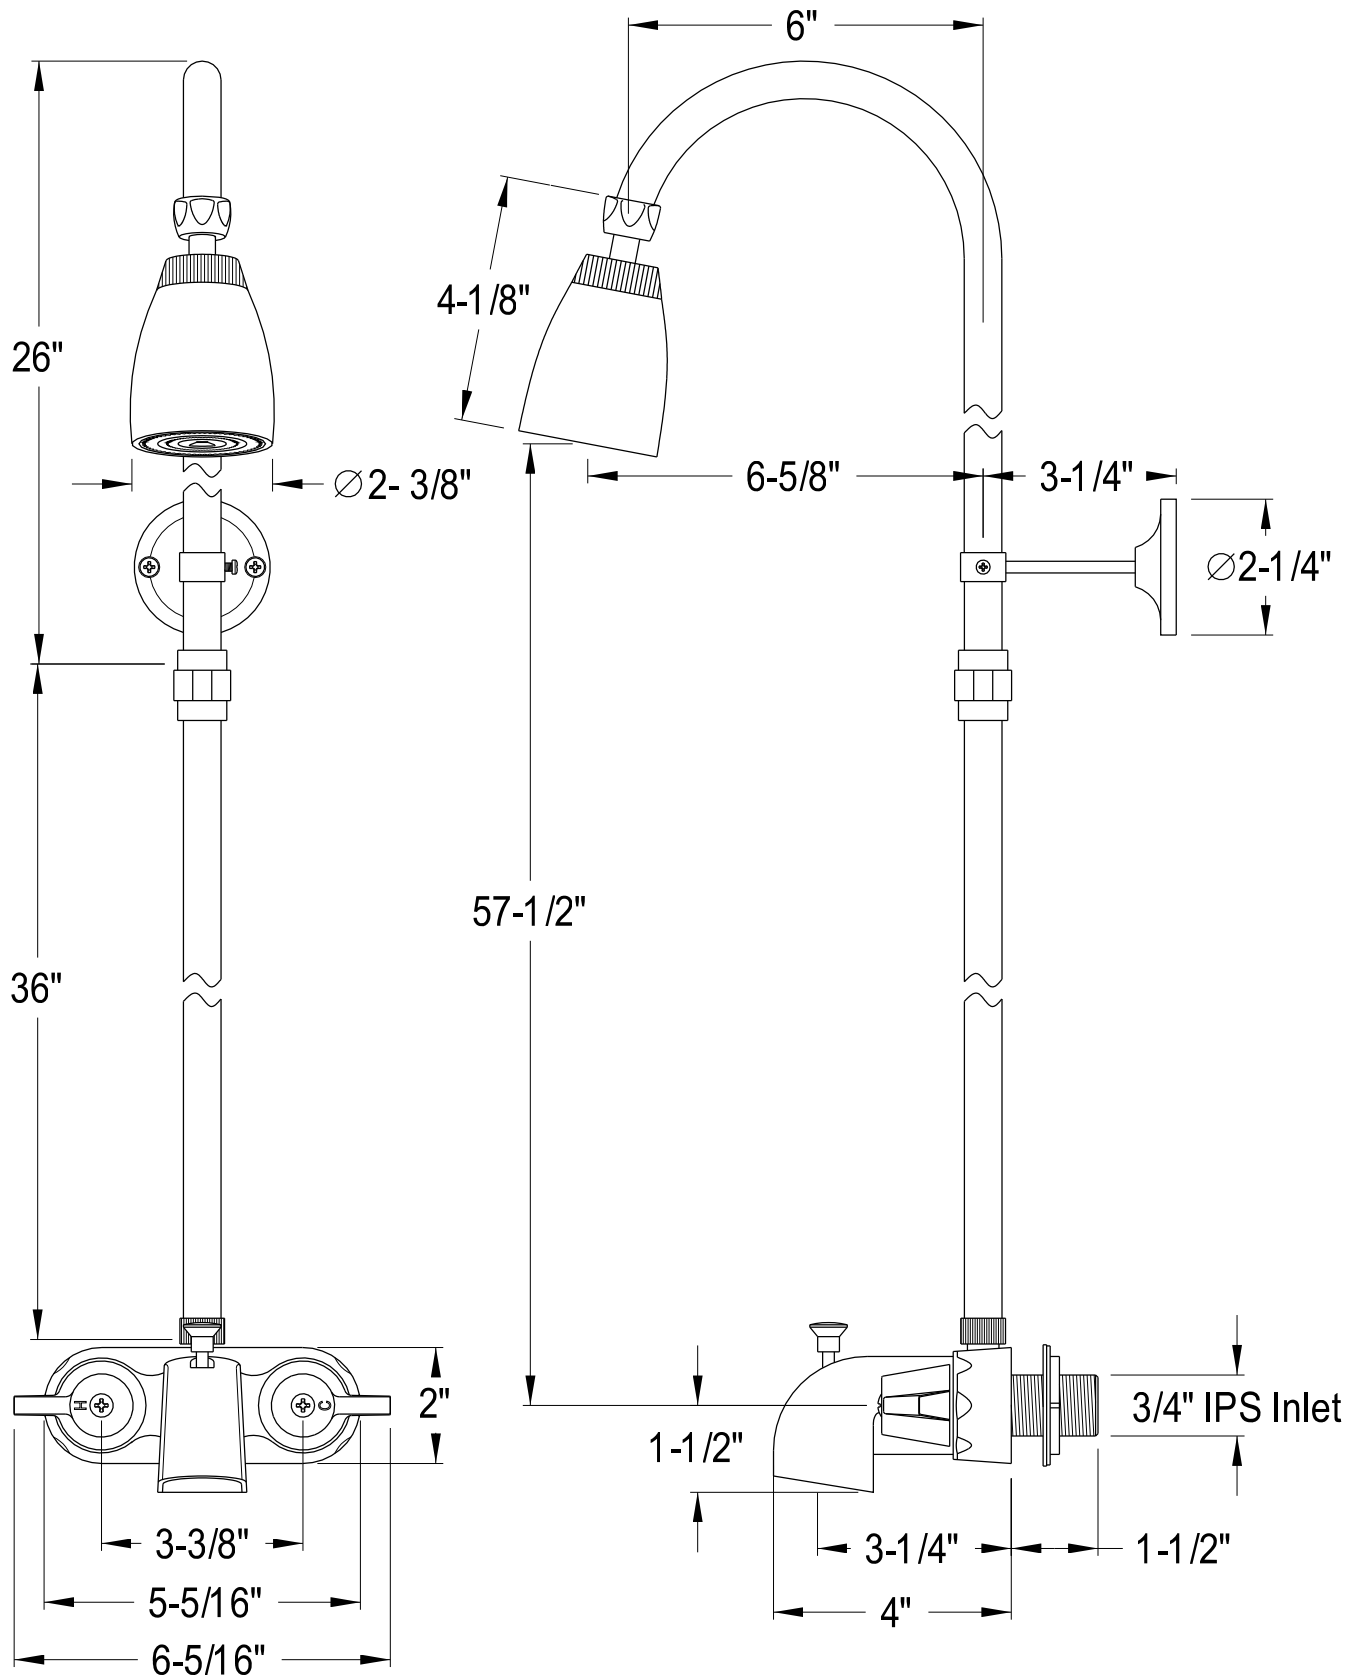

PCC3121

Conver To Shower Unit

Installation Instructions For Use With KB's Converto Shower

BEFORE BEGINNING INSTALLATION

1. Flush plumbing lines to clear debris in pipe and plumbing lines to avoid existing clogs into waterway & cartridge system of new faucet fixture.
2. Shut off both supply lines after flushing