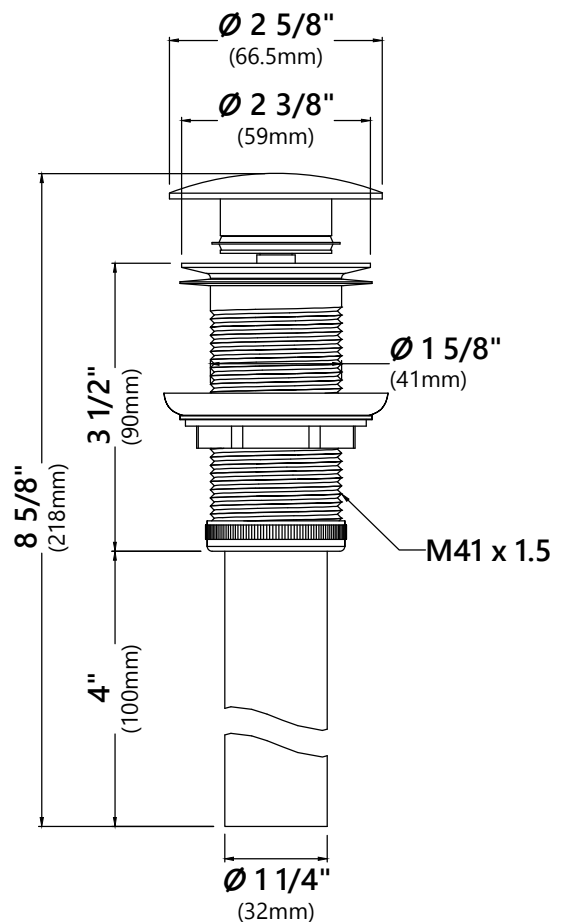

PU-10

Pop Up Drain w/o Overflow

Pop Up Dimensions

Dimensions: 8 5/8" x Ø2 5/8"

Features

- Metal Construction
- Connection 1 1/4"
- Designed to Use w/ Above-Counter Vessel Sinks without overflow
- Fits Standard 1 3/4" Drain Opening

Available Colors

- Satin Nickel
- Gold
- Oil Rubbed Bronze
- Chrome
- Brushed Gold
- Matte Black

CODES/STANDARDS:

Product Certification
cUPC

Warranty

Kraus Limited Lifetime Warranty

see website for details www.kraususa.com