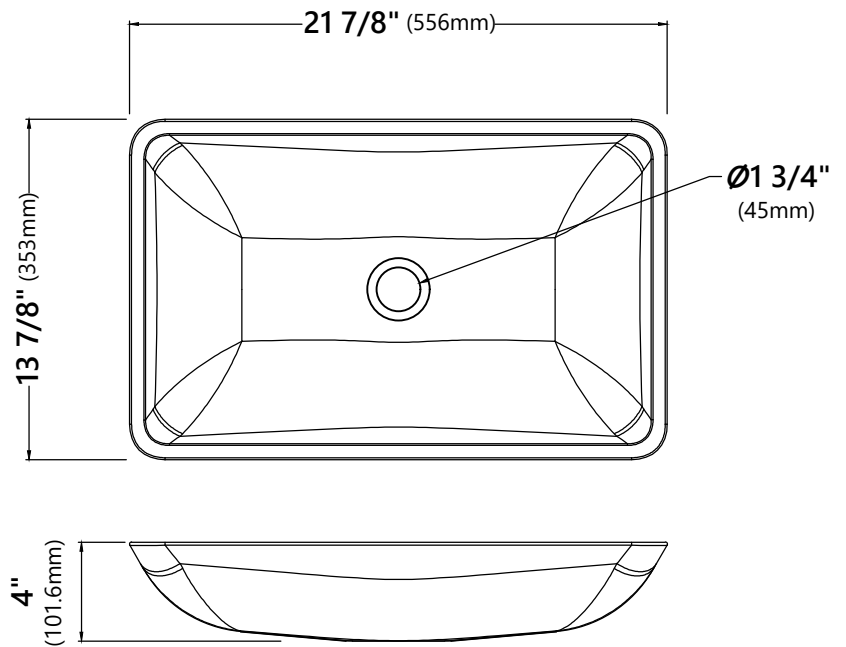

Warranty

Kraus Limited Lifetime Warranty

see website for details www.kraususa.com