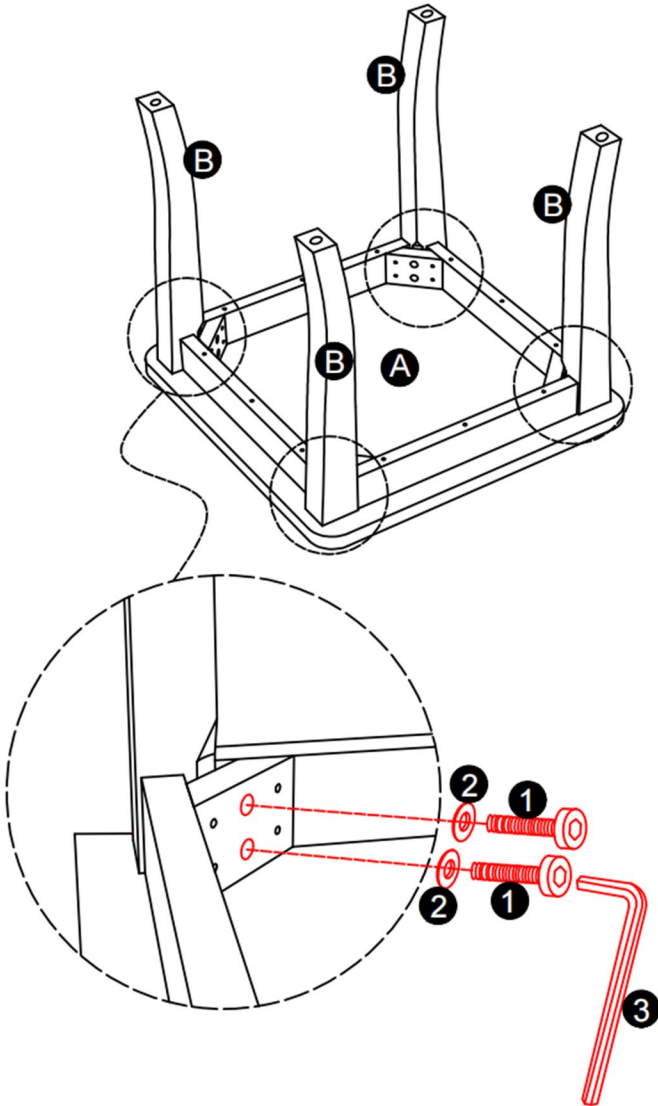

Dream

House

EXPLODED VIEW

PARTS

A*1

Side table top

B*4

Legs

HARDWARE

TOOL LIST

NOTE: Designated with (★) We provide additional spare parts in the hardware package

①x8

★ M6*45mm
★ Bolt

②x8

★ Flat washer

③x1

Allen key

Please make sure all hardware&packing material fitting the list. Especially some small accessories may be missing during transportation. Please contact us if you have any question.

step 1

Place the Table Top (A) upside down on a clean surface as shown. First, place one flat washer (2) on each bolt (1), then use the allen wrench (3) provided to tighten the table legs to each corner of the Table Top.