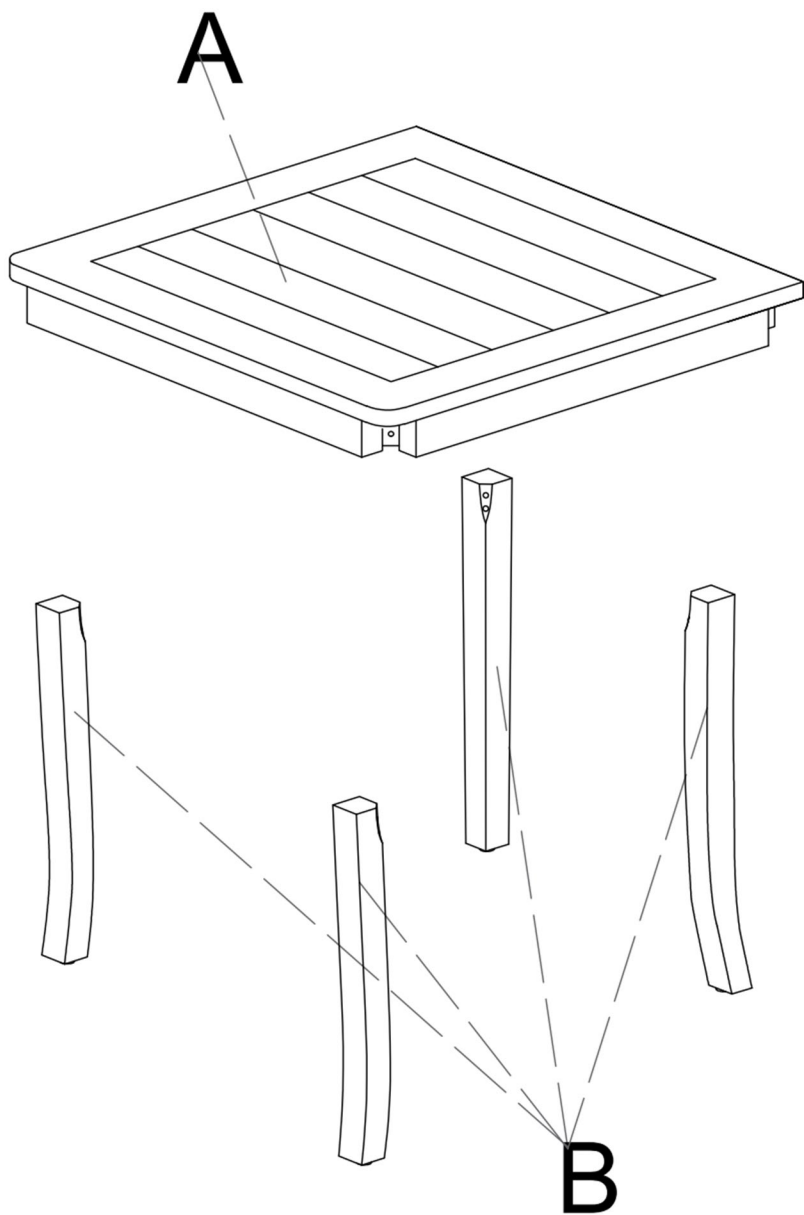

Square tabletop offers a functional space for beverages, books, or décor.

Minimalist design pairs easily with both modern and traditional outdoor furniture.

Compact and lightweight, easy to reposition for flexible outdoor use.

Dream

House

EXPLODED VIEW

PARTS

A*1

Side table top

B*4

Legs