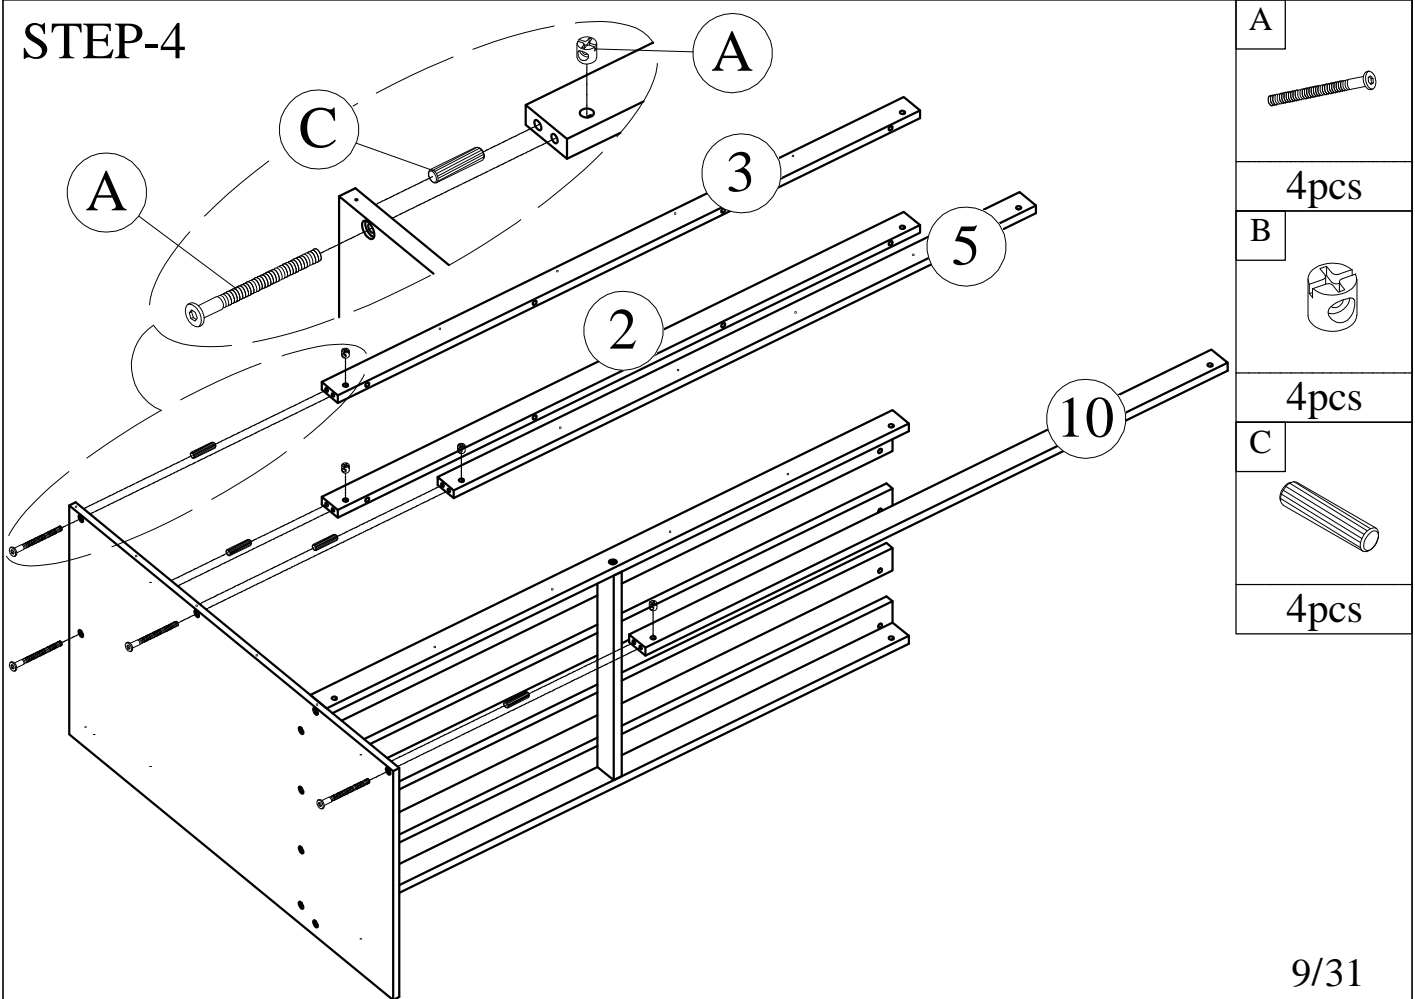

Drawer bottom panel-1pc

33

Drawer support bar-2pcs

Hardware List (Box 1-BW00273.1)

<p>A</p>  <p>Ø1/4" x 60 mm Hex-Head bolts 38pcs</p>	<p>B</p>  <p>Ø1/4" x 12 mm Horizontal-Hole bolts 58pcs</p>	<p>C</p>  <p>Ø8 x 30 mm Wood dowel 32pcs</p>
<p>D</p>  <p>M4 x 30 mm Wood Screws 16pcs</p>	<p>E</p>  <p>Straight pat - 6pcs</p>	<p>F</p>  <p>M3.5 x 15 mm Wood Screws 140pcs</p>
<p>G</p>  <p>Ø1/4" x 100 mm Hex-Head bolts 12pcs</p>	<p>H</p>  <p>M4 x 15 mm Wood Screws 92pcs</p>	<p>I</p>  <p>M4 x 30 mm Wood Screws 35pcs</p>
<p>J</p>  <p>Wheels - 4pcs</p>	<p>K</p>  <p>Hinges 4pcs</p>	<p>L</p>  <p>Wood Handle - 4pcs</p>
<p>M</p>  <p>Folding Strut - 2sets (4pcs)</p>	<p>N</p>  <p>Hinges 8pcs</p>	<p>O</p>  <p>Latch Clip bumper - 2pcs</p>
<p>P</p>  <p>Screws 1/4" x30 - 8pcs</p>	<p>Q</p>  <p>M4 x 25 mm Wood Screws 10pcs</p>	<p>R</p>  <p>Allen Key 4pcs</p>
<p>S</p>  <p>M4 x 50 mm Wood Screws 8pcs</p>	<p>T</p>  <p>Ø1/4" x 90mm Hex-Head bolts 8pcs</p>	<p>U</p>  <p>25x25x12x1.2 mm L Angle pat- 2pcs</p>

A	
	4pcs
B	
	4pcs
C	
	4pcs

STEP-5

STEP-6

STEP-7

I

8pcs

STEP-8

E	F
	
4pcs	16pcs