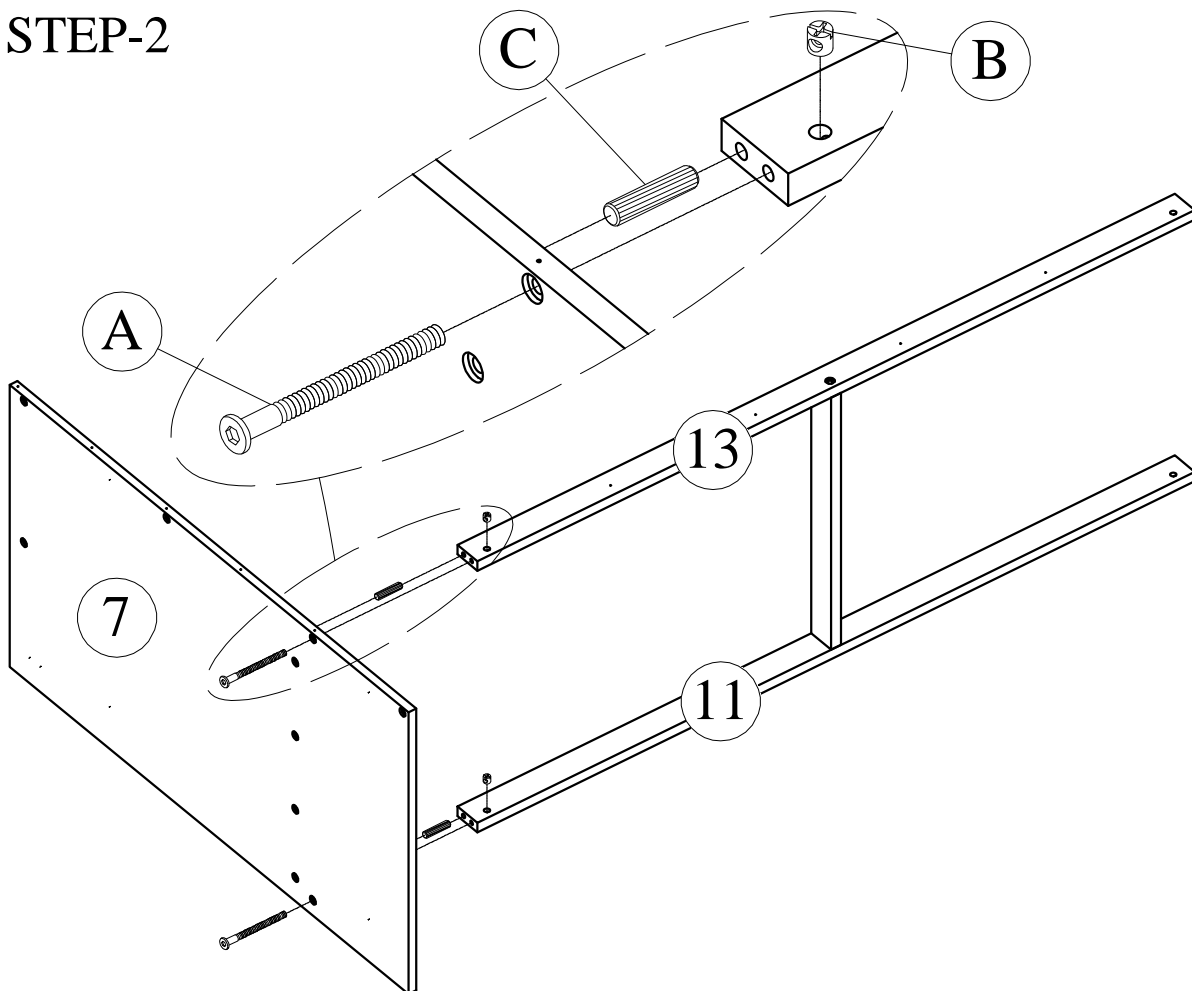

STEP-1

A		B	
2pcs		2pcs	
		C	
		2pcs	

STEP-2

A	
2pcs	
B	
2pcs	
C	
2pcs