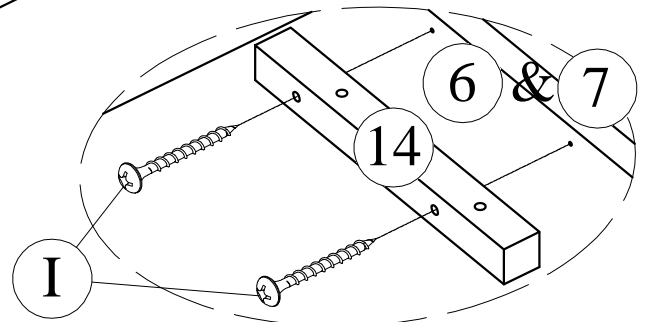

Drawer bottom panel-1pc

33

Drawer support bar-2pcs

Hardware List (Box 1-BW00273.1)

<p>A</p>  <p>Ø1/4" x 60 mm Hex-Head bolts 38pcs</p>	<p>B</p>  <p>Ø1/4" x 12 mm Horizontal-Hole bolts 58pcs</p>	<p>C</p>  <p>Ø8 x 30 mm Wood dowel 32pcs</p>
<p>D</p>  <p>M4 x 30 mm Wood Screws 16pcs</p>	<p>E</p>  <p>Straight pat - 6pcs</p>	<p>F</p>  <p>M3.5 x 15 mm Wood Screws 140pcs</p>
<p>G</p>  <p>Ø1/4" x 100 mm Hex-Head bolts 12pcs</p>	<p>H</p>  <p>M4 x 15 mm Wood Screws 92pcs</p>	<p>I</p>  <p>M4 x 30 mm Wood Screws 35pcs</p>
<p>J</p>  <p>Wheels - 4pcs</p>	<p>K</p>  <p>Hinges 4pcs</p>	<p>L</p>  <p>Wood Handle - 4pcs</p>
<p>M</p>  <p>Folding Strut - 2sets (4pcs)</p>	<p>N</p>  <p>Hinges 8pcs</p>	<p>O</p>  <p>Latch Clip bumper - 2pcs</p>
<p>P</p>  <p>Screws 1/4" x30 - 8pcs</p>	<p>Q</p>  <p>M4 x 25 mm Wood Screws 10pcs</p>	<p>R</p>  <p>Allen Key 4pcs</p>
<p>S</p>  <p>M4 x 50 mm Wood Screws 8pcs</p>	<p>T</p>  <p>Ø1/4" x 90mm Hex-Head bolts 8pcs</p>	<p>U</p>  <p>25x25x12x1.2 mm L Angle pat- 2pcs</p>

A	
	4pcs
B	
	4pcs
C	
	4pcs

STEP-5

STEP-6

STEP-7

I

8pcs

STEP-8

E	F
	
4pcs	16pcs

x2

STEP-9

B		T	
	4pcs		4pcs

STEP-10

B		T	
	4pcs		4pcs

STEP-11

H

8pcs