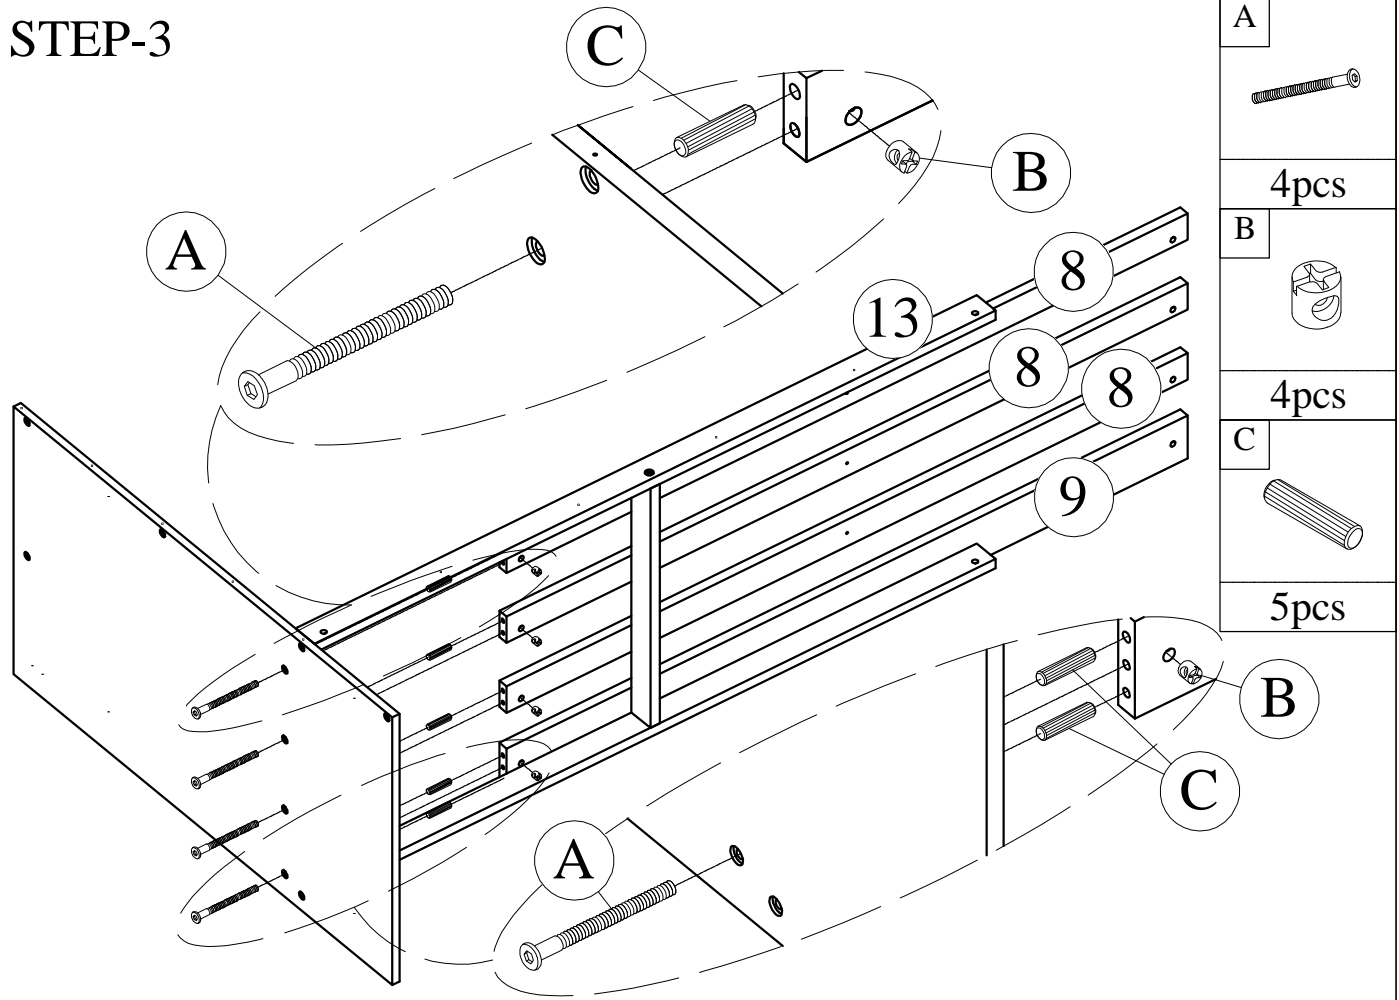

STEP-3

A	
	4pcs
B	
	4pcs
C	
	5pcs

STEP-4

A	
	4pcs
B	
	4pcs
C	
	4pcs