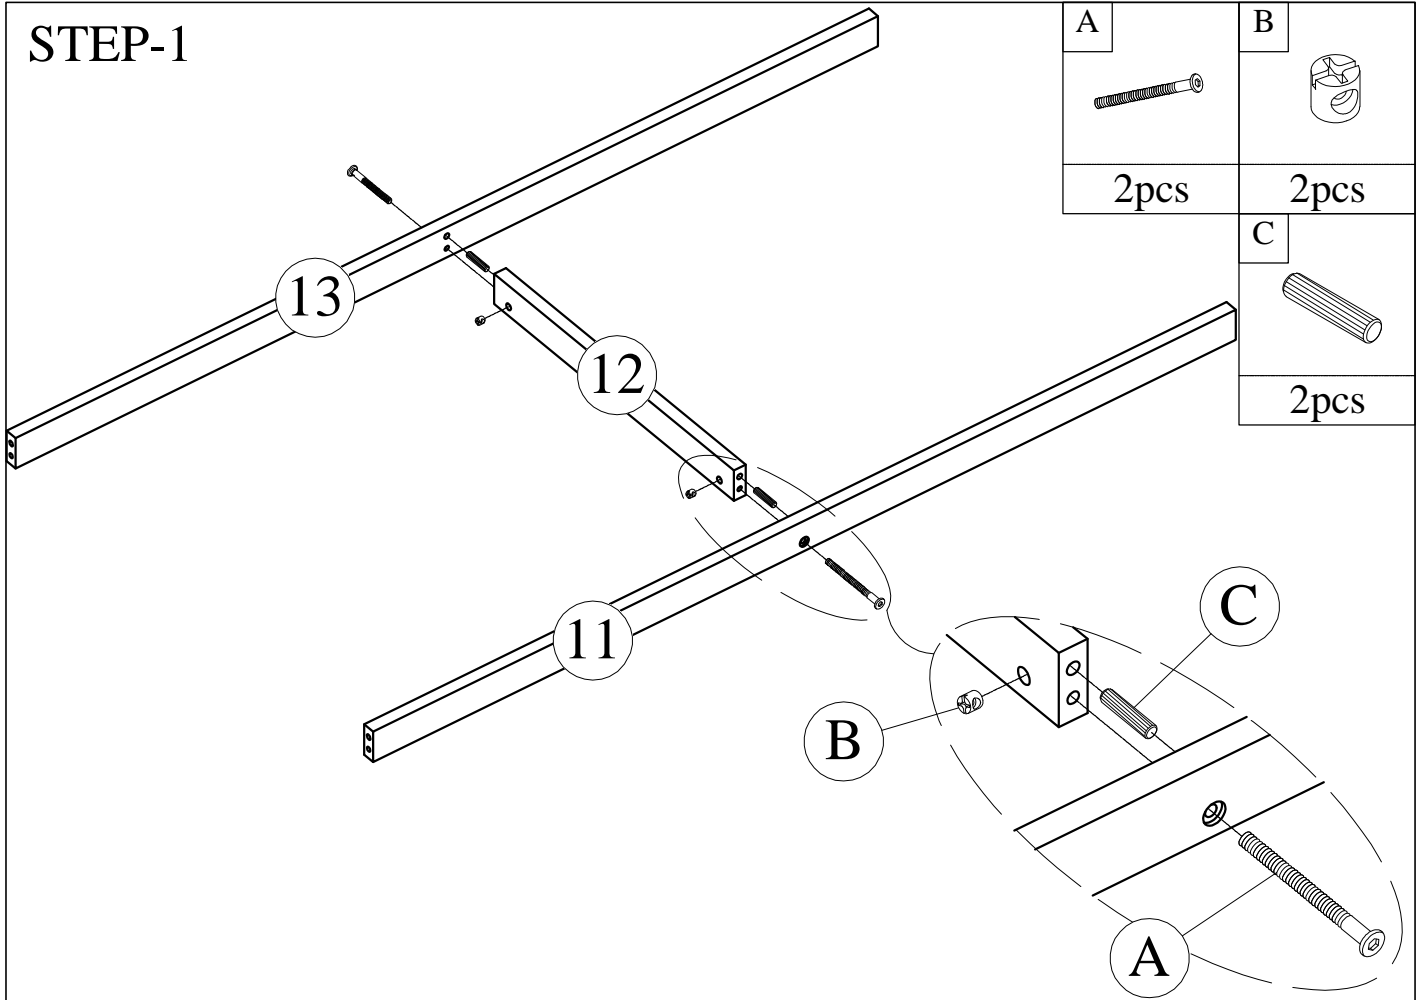

STEP-1

A		B	
2pcs		2pcs	
		C	
		2pcs	

STEP-2

A	
2pcs	
B	
2pcs	
C	
2pcs