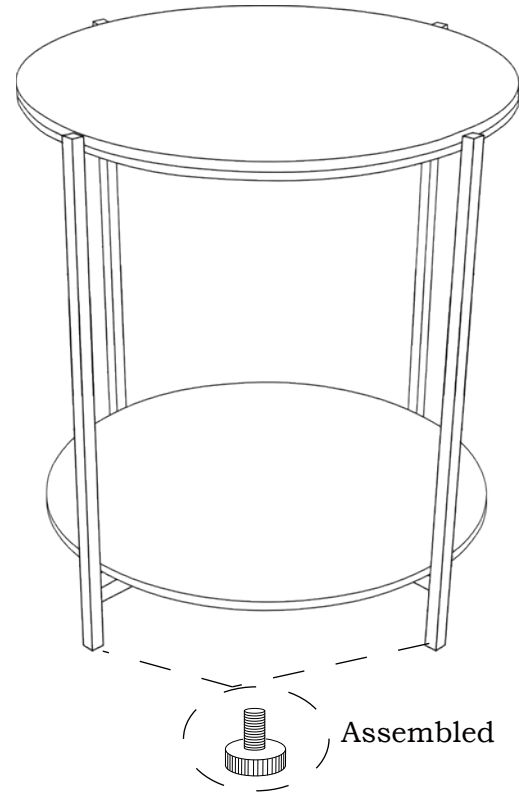

ITEM NAME/NOM D'ITEM: ADNA SIDE TABLE

ITEM#/NO. ITEM: 110750

PARTS LIST/LISTE DES PIÈCES

(1)	(2)	(3)	(4)
			A.  M6*12mm ×8
×1	×1	×1	B.  6mm ×4
			C.  ×1

ASSEMBLY INSTRUCTIONS/INSTRUCTIONS D'ASSEMBLAGE

Do not FULLY TIGHTEN the screws or nuts for any step until all are in place.

I

II

Please use the attached adjustable footglides to level the table on an uneven surface.