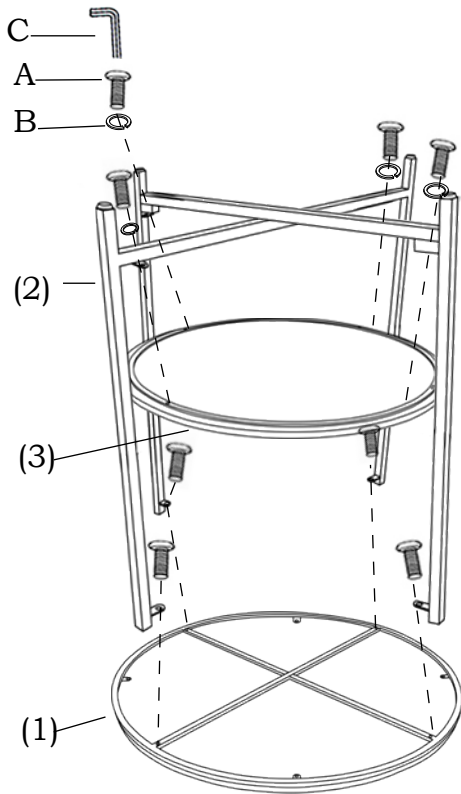

ITEM NAME/NOM D'ITEM: ADNA SIDE TABLE

ITEM#/NO. ITEM: 110750

PARTS LIST/LISTE DES PIÈCES

(1)	(2)	(3)	(4)
			A.  M6*12mm ×8
×1	×1	×1	B.  6mm ×4
			C.  ×1

ASSEMBLY INSTRUCTIONS/INSTRUCTIONS D'ASSEMBLAGE

Do not FULLY TIGHTEN the screws or nuts for any step until all are in place.

I

II

Please use the attached adjustable footglides to level the table on an uneven surface.