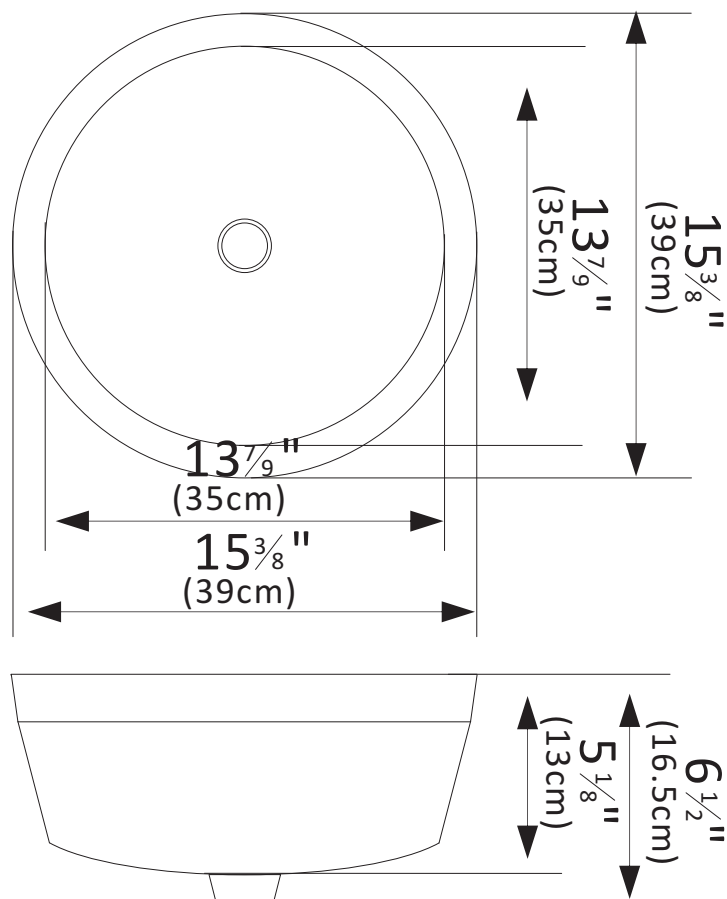

Specifications

DESCRIPTION

- Circular undermount sink with overflow
- White vitreous china
- High gloss porcelain finish
- No faucet holes, requires wall or counter-mounted faucet
- Drain not included

**Undermount Sink
MODELS: 9122-BAS-WH**

STANDARD

- CUPC Certified

NOTE: Refer to installation instructions supplied with Undermount Sink for undermount, countertop or above custom installations.

Undercounter Under Counter Mounting

- $15\frac{3}{8}$ W × $15\frac{3}{8}$ D × $6\frac{1}{2}$ H
- 39 W × 39 D × 16.5 H cm

All measurements are approximate. Measurements may vary +/- 1/2"