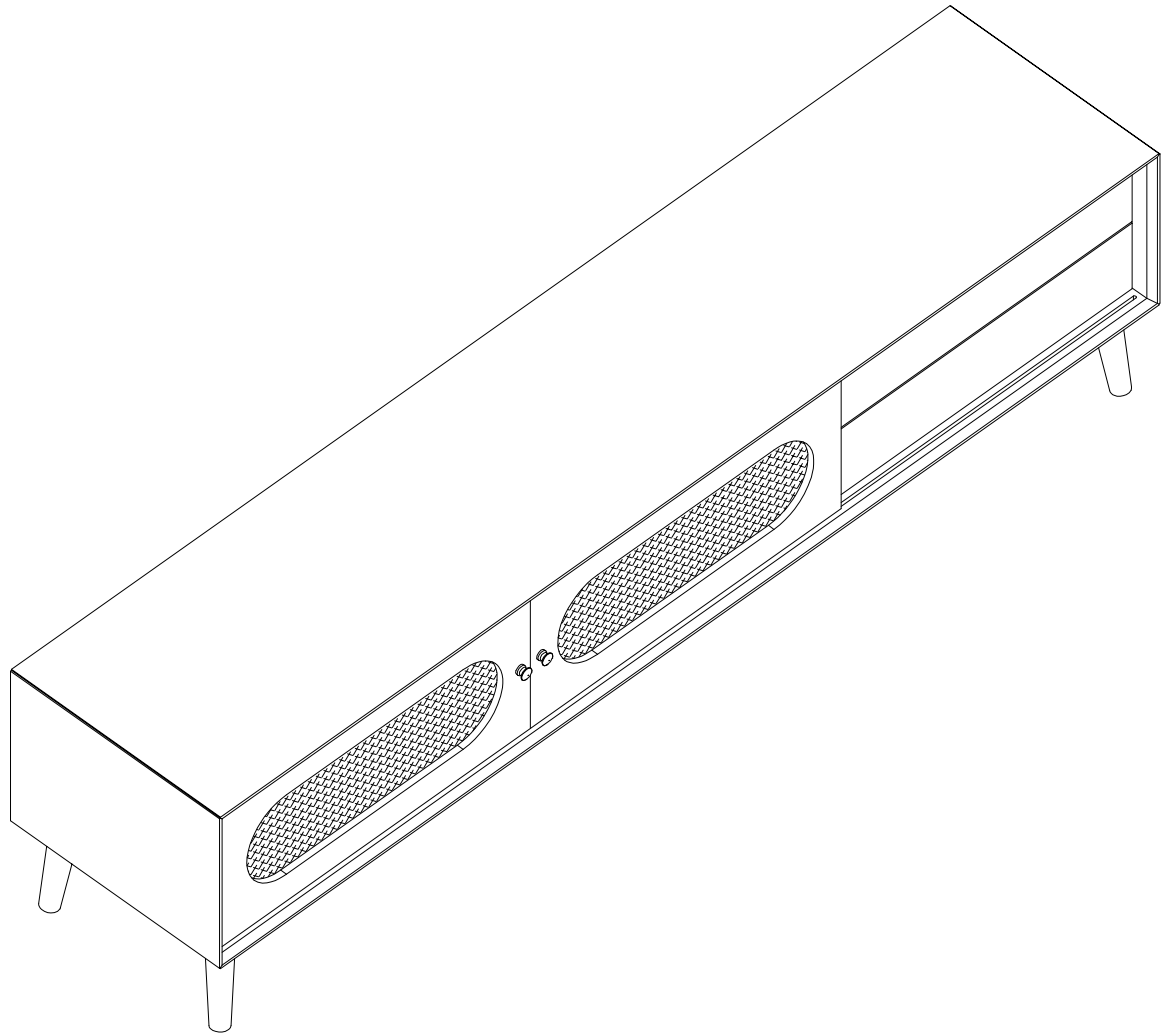

# TV STAND-N710P222775P

Assembly Instructions - Please keep for future reference.

## DIMENSIONS

width-70.87inch  
Depth-15.75inch  
Height-17.72inch

**Important - Please read these instructions fully before starting assembly.**