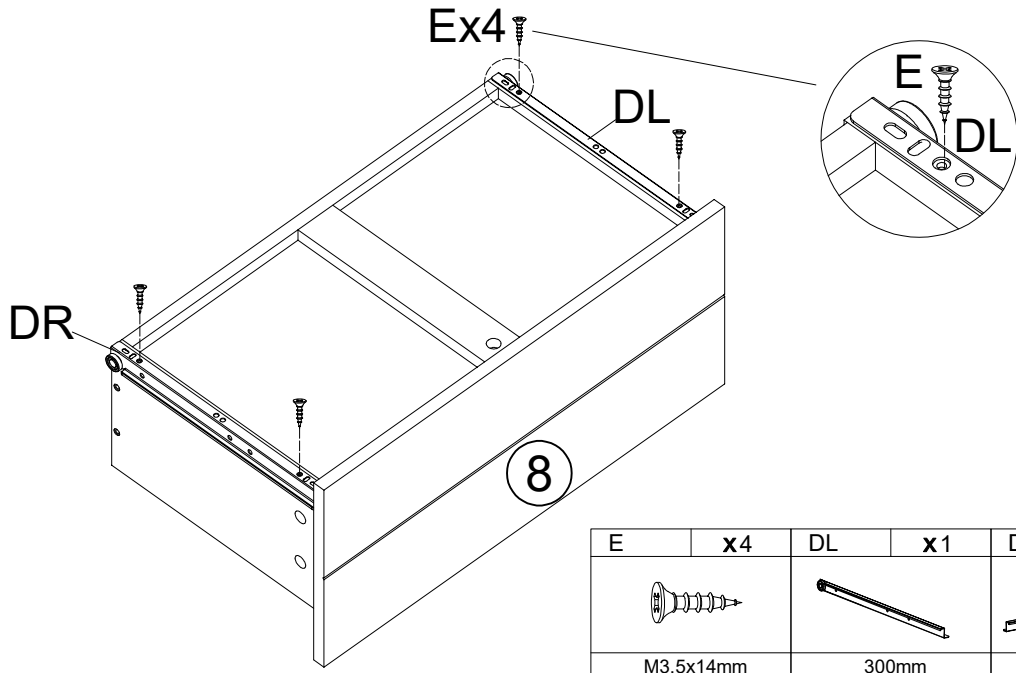

Assembly Instructions

STEP 15