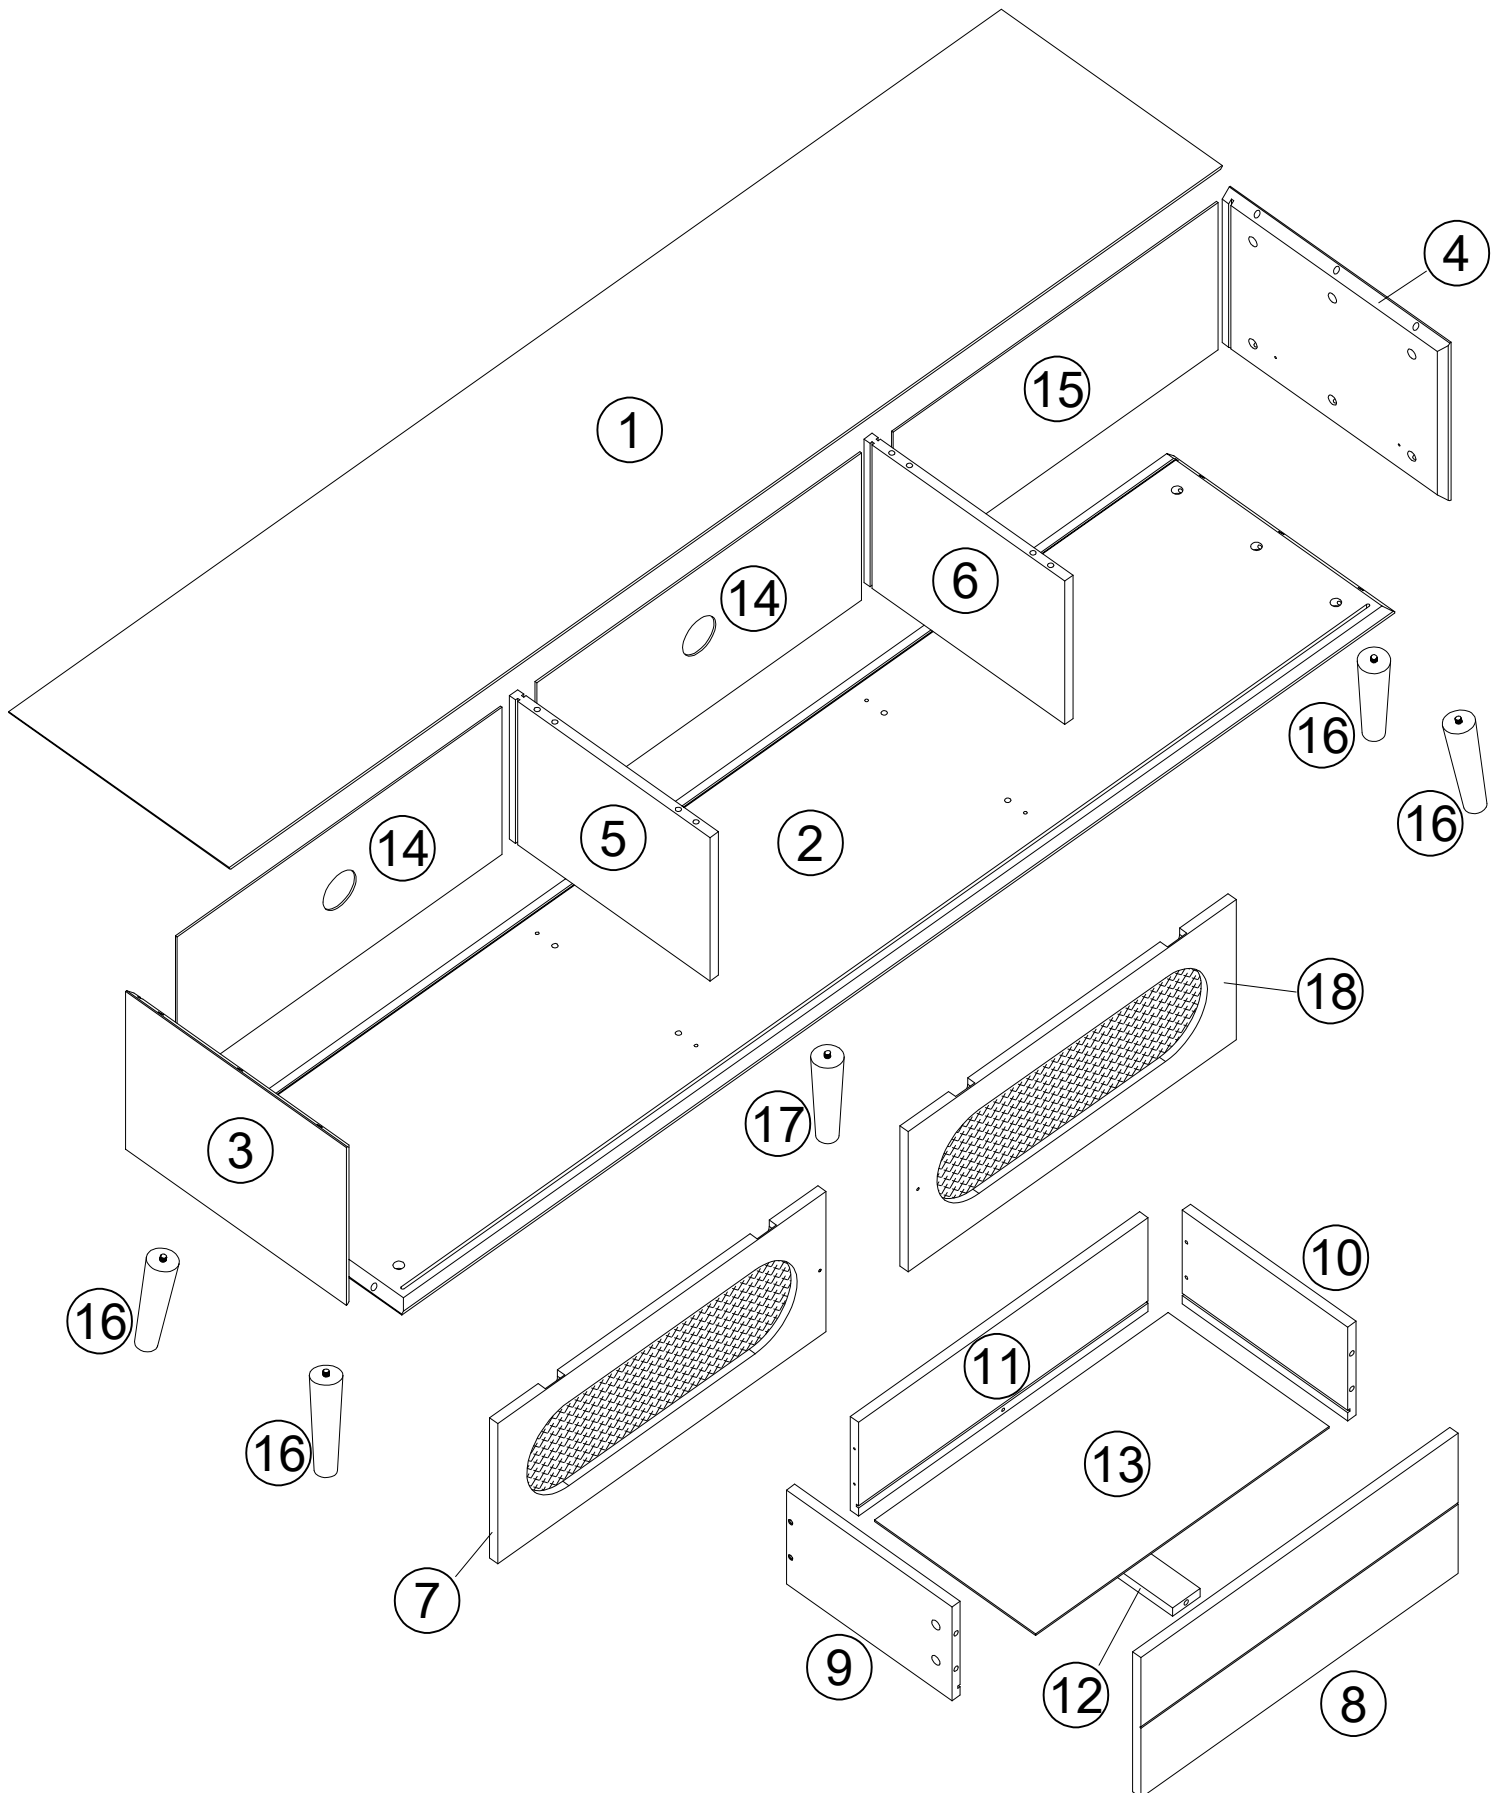

Assembly Instructions