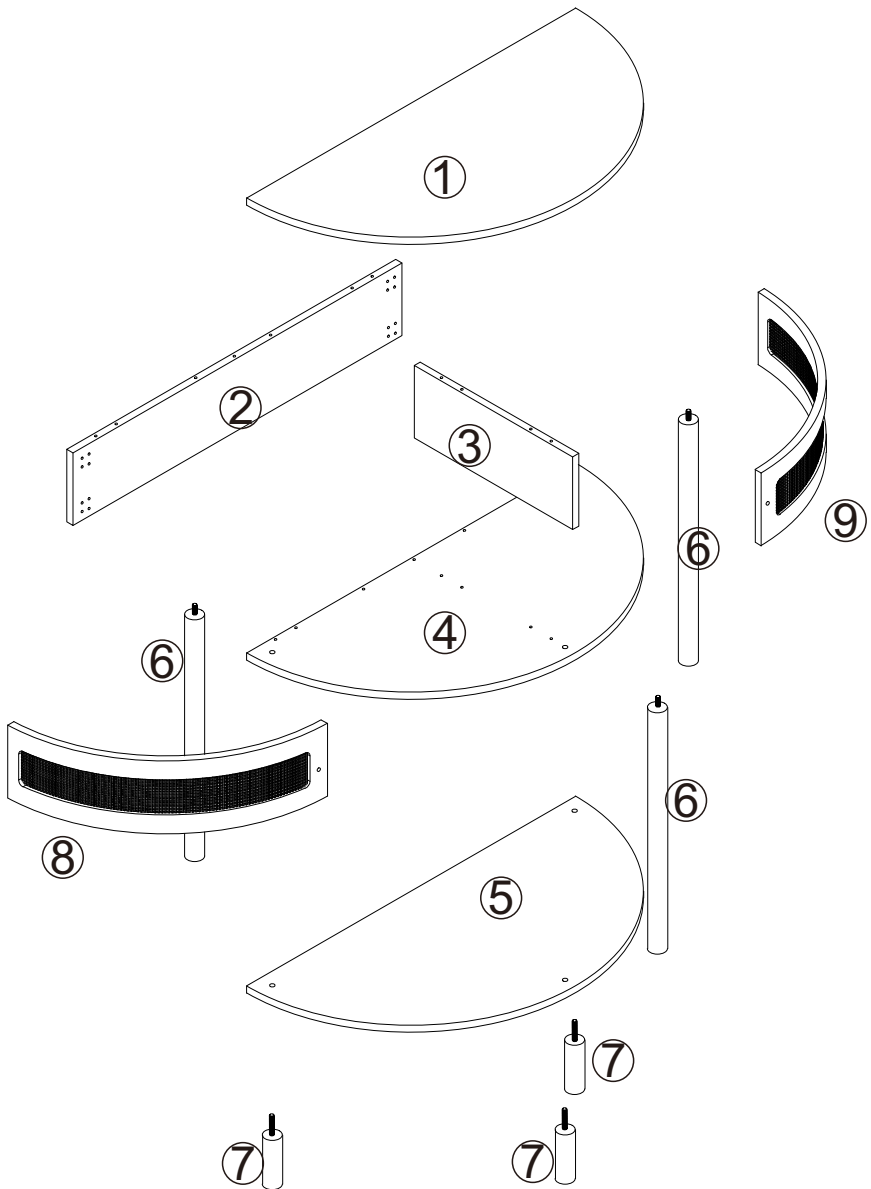

1. Assemble only according to these instructions. Improper assembly can create hazards.
2. Wear ANSI-approved safety goggles and heavy-duty work gloves during assembly.
3. Keep the assembly area clean and well-lit.
4. Keep bystanders out of the area during assembly.
5. Do not assemble when tired or when under the influence of alcohol, drugs or medication.
6. The product capabilities apply to properly and completely assembled products only.
7. Assemble on a flat, level, hard and smooth surface capable of safely supporting the Rattan Console Table.
8. For additional information regarding the parts listed in the following pages, please refer to the Assembly Diagram of this manual. Unwrap and separate all parts in a clean work area.

SAVE THESE INSTRUCTIONS

USE PRECAUTIONS

TO PREVENT SERIOUS INJURY AND DEATH FROM TIPPING:

1. This product is not a toy Do not allow children to play with or near this item.
2. Do not exceed weight capacities, before moving.
3. Use only on a flat, level, hard and smooth surface capable of safely supporting a fully loaded Rattan Console Table.
4. Use as intended only.
Inspect before every use; do not use if parts are loose or damaged.

PACKAGE CONTENTS

①		x1	②		x1
③		x1	④		x1
⑤		x1	⑥		x3
⑦		x3	⑧		x1
⑨		x1			
A		x10	B		x10
C		x12	D		x24
E		x4	F		x2
G		x2	H		x2
I		x2	J		x4
K		x3			3x14MM

ASSEMBLY STEPS

1

2

3

4

5