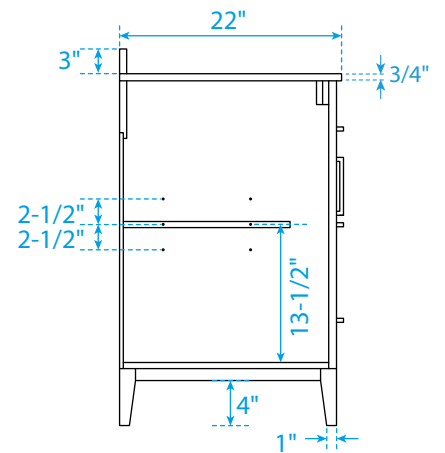

WYNDHAM COLLECTION

TOP VIEW OF VANITY CABINET

*Note: Due to high probability of breakage, the backsplash comes in two pieces, cut from the same piece. All measurements are $\pm 1/4"$.

WC-7171-60-DBL

WYNDHAM COLLECTION

Side splash is reversible.

Note: Due to high probability of breakage, the backsplash comes in two pieces, cut from the same piece. All measurements are $\pm 1/4"$.

WC-VCA-60-DBL-TOP