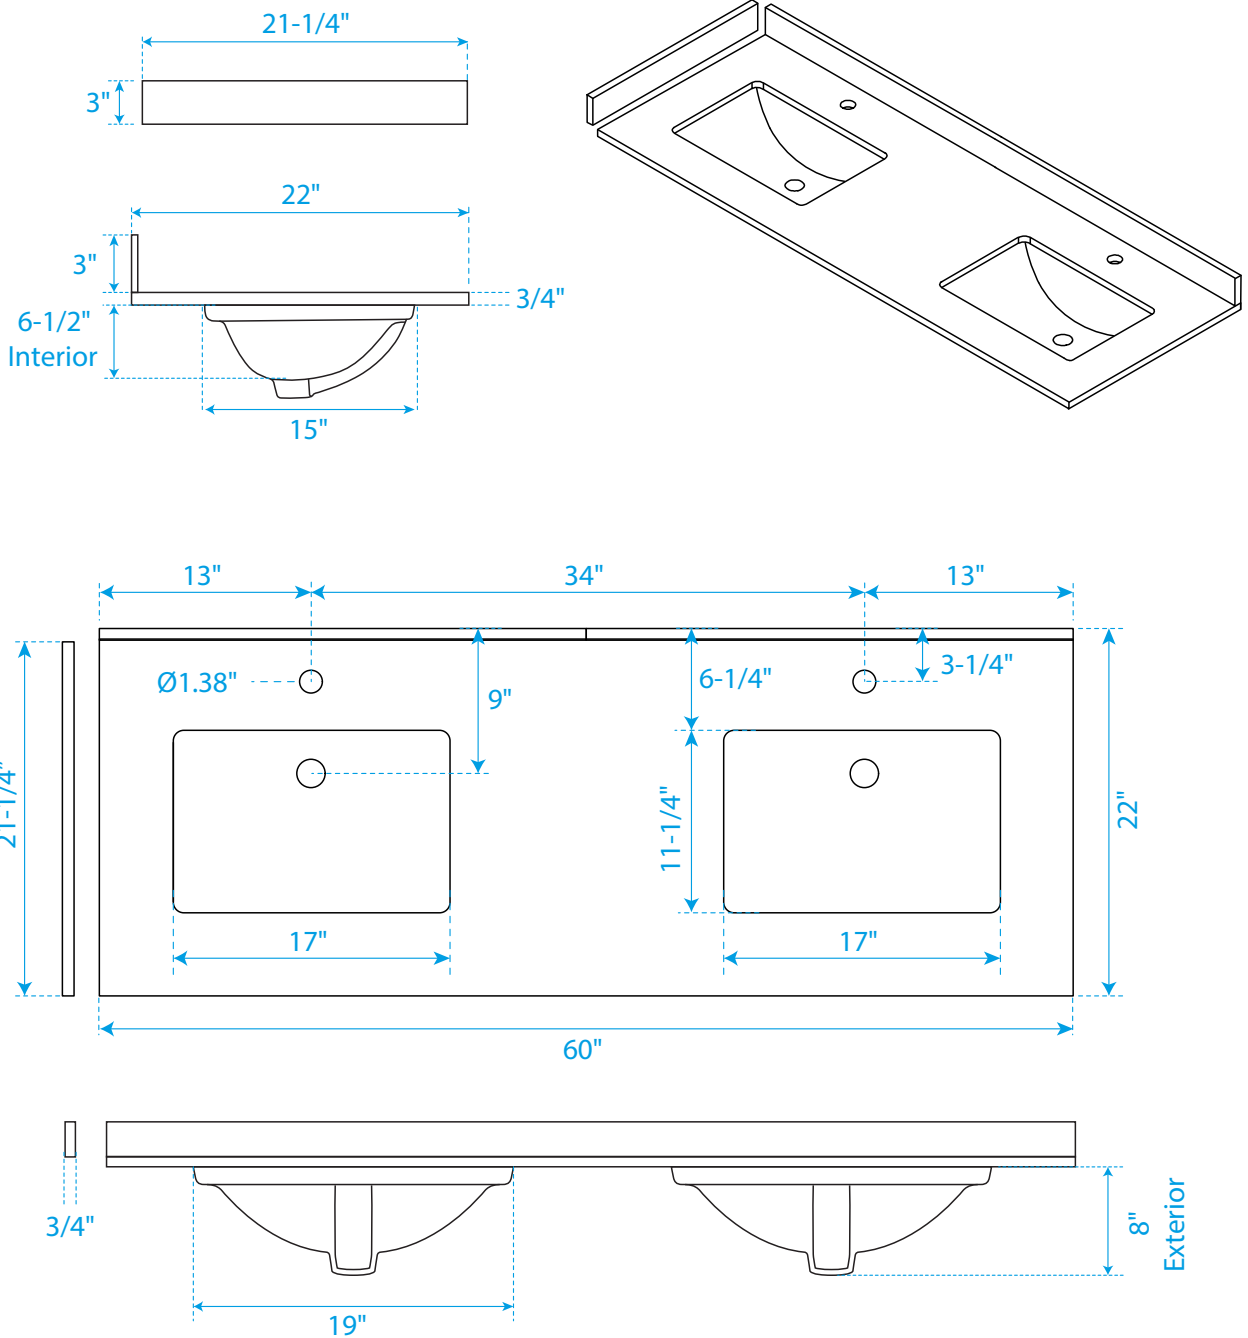

WYNDHAM COLLECTION

TOP VIEW OF VANITY CABINET

*Note: Due to high probability of breakage, the backsplash comes in two pieces, cut from the same piece. All measurements are $\pm 1/4"$.

WC-7171-60-DBL

WYNDHAM COLLECTION

Side splash is reversible.

Note: Due to high probability of breakage, the backsplash comes in two pieces, cut from the same piece. All measurements are $\pm 1/4"$.

WC-VCA-60-DBL-TOP