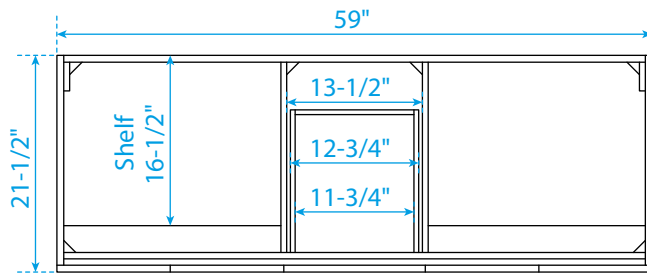

WYNDHAM COLLECTION

TOP VIEW OF VANITY CABINET

*Note: Due to high probability of breakage, the backsplash comes in two pieces, cut from the same piece. All measurements are $\pm 1/4"$.

WC-7171-60-DBL

WYNDHAM COLLECTION

Side splash is reversible.

Note: Due to high probability of breakage, the backsplash comes in two pieces, cut from the same piece. All measurements are $\pm 1/4"$.

WC-VCA-60-DBL-TOP