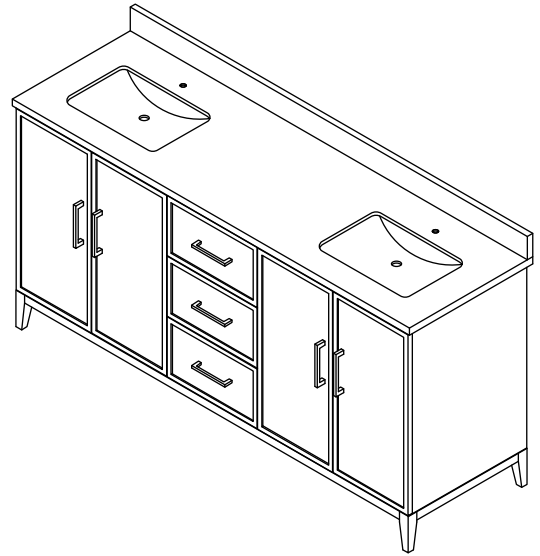

WYNDHAM COLLECTION

TOP VIEW OF VANITY CABINET

*Note: Due to high probability of breakage, the backsplash comes in two pieces, cut from the same piece. All measurements are $\pm 1/4"$.

WC-7171-60-DBL

WYNDHAM COLLECTION

Side splash is reversible.

Note: Due to high probability of breakage, the backsplash comes in two pieces, cut from the same piece. All measurements are $\pm 1/4"$.

WC-VCA-60-DBL-TOP