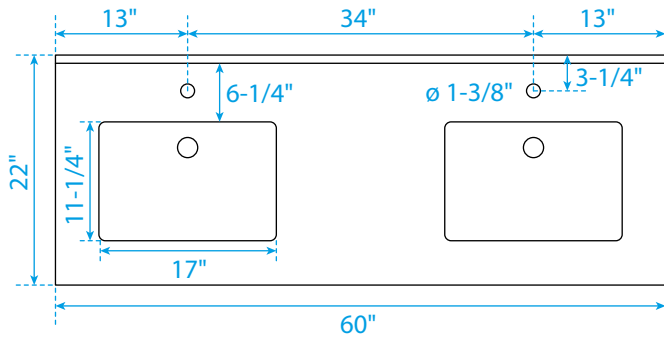

WYNDHAM COLLECTION

TOP VIEW OF VANITY CABINET

*Note: Due to high probability of breakage, the backsplash comes in two pieces, cut from the same piece. All measurements are $\pm 1/4"$.

WC-7171-60-DBL

WYNDHAM COLLECTION

Side splash is reversible.

Note: Due to high probability of breakage, the backsplash comes in two pieces, cut from the same piece. All measurements are $\pm 1/4"$.

WC-VCA-60-DBL-TOP