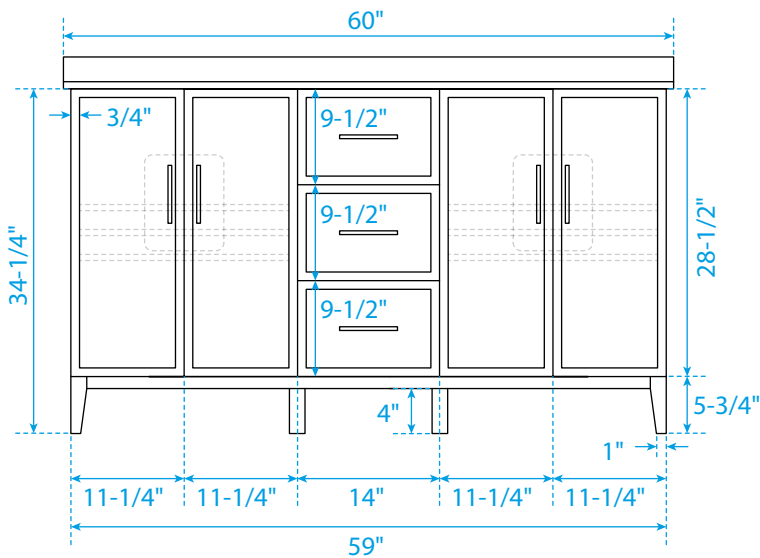

WYNDHAM COLLECTION

TOP VIEW OF VANITY CABINET

*Note: Due to high probability of breakage, the backsplash comes in two pieces, cut from the same piece. All measurements are $\pm 1/4"$.

WC-7171-60-DBL

WYNDHAM COLLECTION

Side splash is reversible.

Note: Due to high probability of breakage, the backsplash comes in two pieces, cut from the same piece. All measurements are $\pm 1/4"$.

WC-VCA-60-DBL-TOP