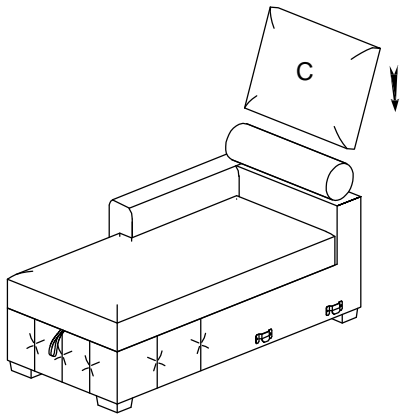

NO.	PARTS LIST	QTY	DESCRIPTION
A		1	SEAT FRAME
B		1	HEADREST
C		1	CHAIR BACK CUSHION
G	 21"*21"	2	PILLOW BU/GY
H	 21"*21"	2	PILLOW BU/GY GEOMETRIC

NO.	HARDWARE LIST	QTY	DESCRIPTION
D	 248*100*45mm	5	WOODEN LEGS
E	 M8*50mm	10	Allen Bolt
F	 M5*100*38mm	1	Allen key

STEP # 1: Pillow (G) 1 pc + pillow (H) 1 pc are for 194S9624BU-2R or 194S9624GY-2R.

ASSEMBLY INSTRUCTION

Left Side Chaise with Hidden Storage, 4pillows

STEP # 2:

STEP # 3:

STEP # 4:

STEP # 5:

STEP # 6: COMPLETED