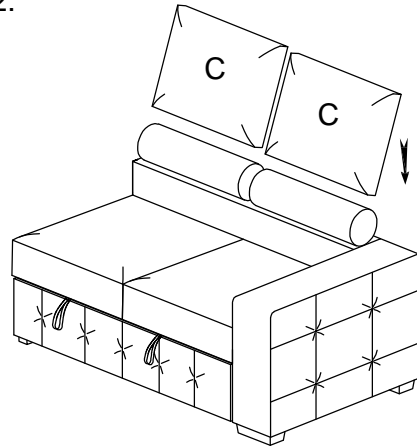

ASSEMBLY INSTRUCTION

Right Side 2-Seater with Pull-out Bed

LEGS AND HARDWARE ARE STORED IN THE BOTTOM OF THE SEAT, PLEASE TAKE OUT FOR ASSEMBLY.

NO.	PARTS LIST	QTY	DESCRIPTION
A		1	SEAT FRAME
B		2	HEADREST
C		2	2-SEATER BACK CUSHION

STEP # 2:

CARE INSTRUCTION FOR FABRIC FURNITURE

In order to maintain the original appearance of your fabric furniture, please follow below simple care procedures.

°Avoid exposing furniture directly to sunlight or heating and air conditioning outlets. Exposure to sunlight or heating and air conditioning outlets will fade/damage fabric.

°Wipe gently with a damp soft cloth to remove dust, dirt and any grime build up.