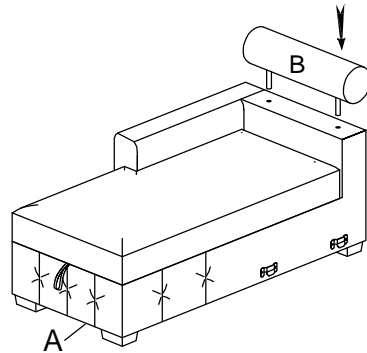

NO.	PARTS LIST	QTY	DESCRIPTION
A		1	SEAT FRAME
B		1	HEADREST
C		1	CHAIR BACK CUSHION
G	 21"*21"	2	PILLOW BU/GY
H	 21"*21"	2	PILLOW BU/GY GEOMETRIC

NO.	HARDWARE LIST	QTY	DESCRIPTION
D	 248*100*45mm	5	WOODEN LEGS
E	 M8*50mm	10	Allen Bolt
F	 M5*100*38mm	1	Allen key

STEP # 1: Pillow (G) 1 pc + pillow (H) 1 pc are for 194S9624BU-2R or 194S9624GY-2R.

ASSEMBLY INSTRUCTION

Left Side Chaise with Hidden Storage, 4pillows

STEP # 2:

STEP # 3:

STEP # 4:

STEP # 5:

STEP # 6: COMPLETED