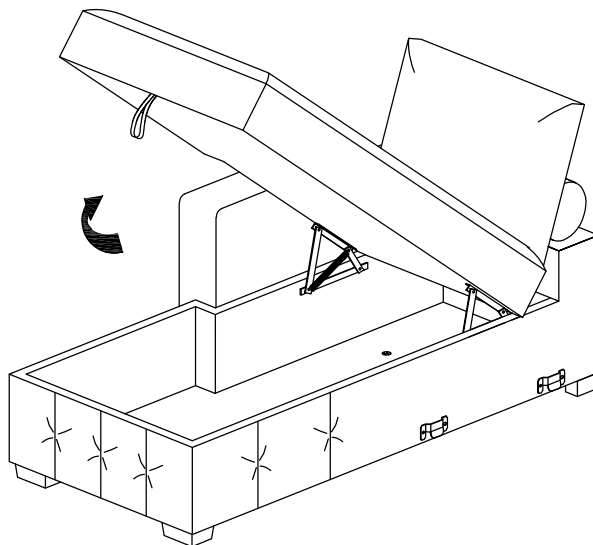

NO.	PARTS LIST	QTY	DESCRIPTION
A		1	SEAT FRAME
B		1	HEADREST
C		1	CHAIR BACK CUSHION
G	 21"*21"	2	PILLOW BU/GY
H	 21"*21"	2	PILLOW BU/GY GEOMETRIC

NO.	HARDWARE LIST	QTY	DESCRIPTION
D	 248*100*45mm	5	WOODEN LEGS
E	 M8*50mm	10	Allen Bolt
F	 M5*100*38mm	1	Allen key

STEP # 1: Pillow (G) 1 pc + pillow (H) 1 pc are for 194S9624BU-2R or 194S9624GY-2R.

ASSEMBLY INSTRUCTION

Left Side Chaise with Hidden Storage, 4pillows

STEP # 2:

STEP # 3:

STEP # 4:

STEP # 5:

STEP # 6: COMPLETED