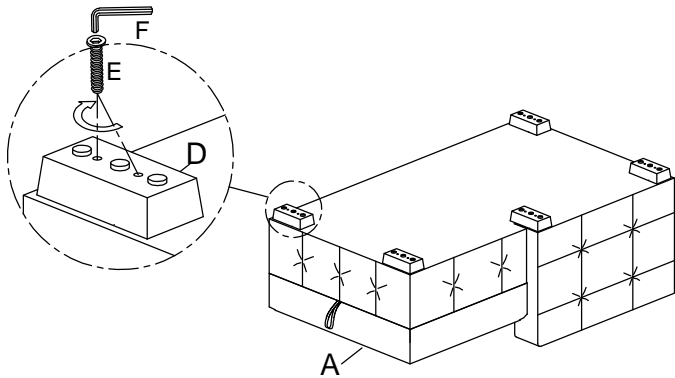

NO.	PARTS LIST	QTY	DESCRIPTION
A		1	SEAT FRAME
B		1	HEADREST
C		1	CHAIR BACK CUSHION
G	 21"*21"	2	PILLOW BU/GY
H	 21"*21"	2	PILLOW BU/GY GEOMETRIC

NO.	HARDWARE LIST	QTY	DESCRIPTION
D	 248*100*45mm	5	WOODEN LEGS
E	 M8*50mm	10	Allen Bolt
F	 M5*100*38mm	1	Allen key

STEP # 1: Pillow (G) 1 pc + pillow (H) 1 pc are for 194S9624BU-2R or 194S9624GY-2R.

ASSEMBLY INSTRUCTION

Left Side Chaise with Hidden Storage, 4pillows

STEP # 2:

STEP # 3:

STEP # 4:

STEP # 5:

STEP # 6: COMPLETED