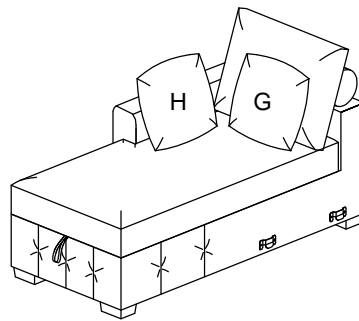

ASSEMBLY INSTRUCTION

Right Side 2-Seater with Pull-out Bed

LEGS AND HARDWARE ARE STORED IN THE BOTTOM OF THE SEAT, PLEASE TAKE OUT FOR ASSEMBLY.

NO.	PARTS LIST	QTY	DESCRIPTION
A		1	SEAT FRAME
B		2	HEADREST
C		2	2-SEATER BACK CUSHION

NO.	PARTS LIST	QTY	DESCRIPTION
A		1	SEAT FRAME
B		1	HEADREST
C		1	CHAIR BACK CUSHION
G	 21"*21"	2	PILLOW BU/GY
H	 21"*21"	2	PILLOW BU/GY GEOMETRIC

NO.	HARDWARE LIST	QTY	DESCRIPTION
D	 248*100*45mm	5	WOODEN LEGS
E	 M8*50mm	10	Allen Bolt
F	 M5*100*38mm	1	Allen key

STEP # 1: Pillow (G) 1 pc + pillow (H) 1 pc are for 194S9624BU-2R or 194S9624GY-2R.

ASSEMBLY INSTRUCTION

Left Side Chaise with Hidden Storage, 4pillows

STEP # 2:

STEP # 3:

STEP # 4:

STEP # 5:

STEP # 6: COMPLETED