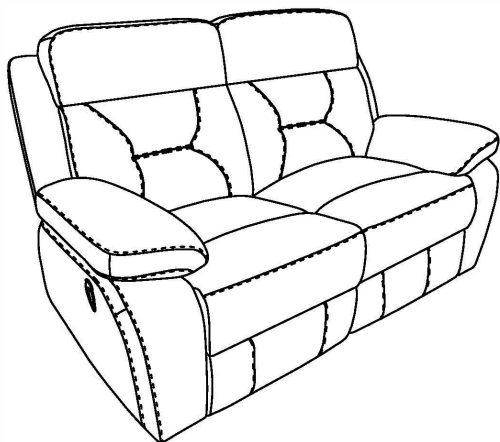

ASSEMBLY INSTRUCTION

INSTRUCTIONS D'ASSEMBLAGE

ITEM NO : 194S9629DGY/LTE/SVE-2
Double Reclining Love Seat / Causeuse inclinable

Thank you for purchasing the product. Please take time to read and follow the instruction below. Check that you have all parts and hardware before assembly. Parts apparently missing are often found in the packing materials. If you do not have all the parts listed, have your dealer contact us and they will be sent to you immediately.