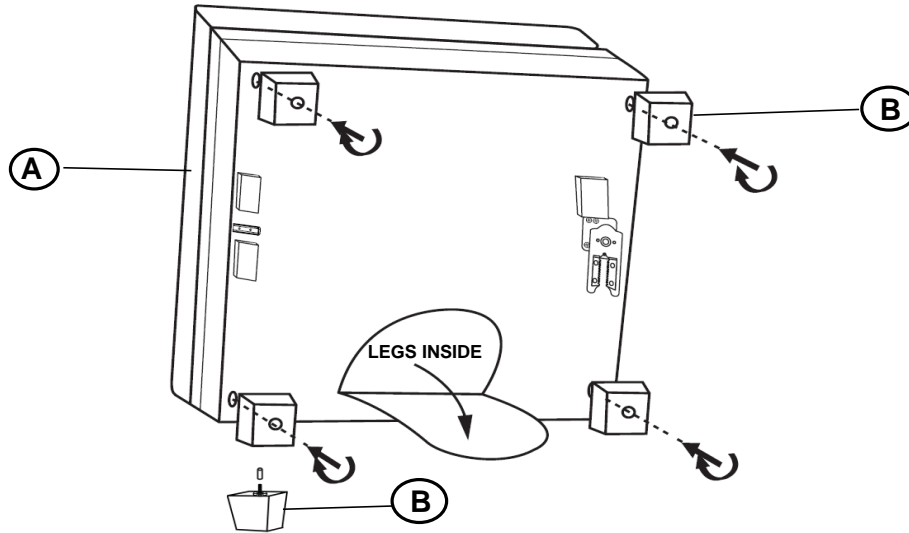

ASSEMBLY TIME

15 MINUTES

PARTS IDENTIFICATION

A OTTOMAN

1PC

B LEG

4PCS

ITEM: **551466**

ASSEMBLY INSTRUCTIONS

STEP 1

STEP 2

STEP 3
COMPLETE

ITEM: **551466**

Note: Dimension tolerance $\pm 5\%$