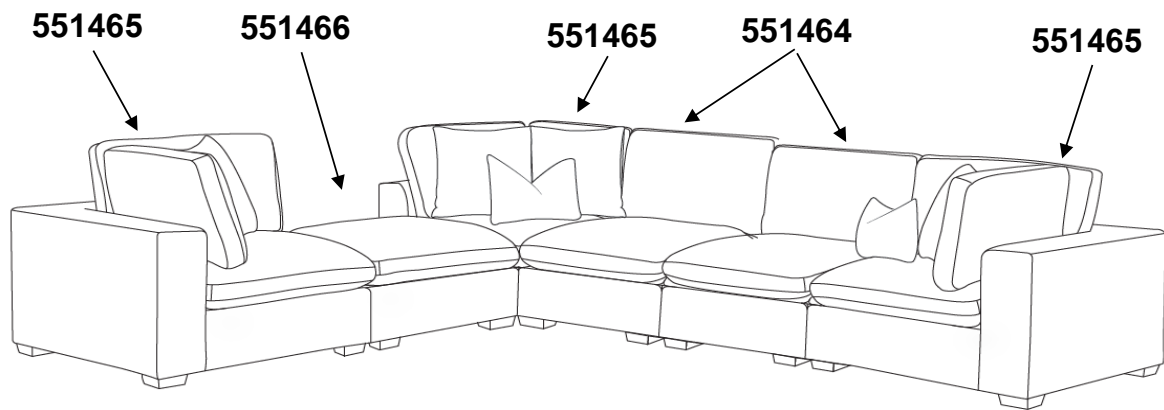

ASSEMBLY INSTRUCTIONS
COASTER FINE FURNITURE

Fine Furniture for every stage of life

551466
Ottoman

ITEM:551466

ASSEMBLY INSTRUCTIONS

ASSEMBLY TIPS:

1. Remove hardware from box and sort by size.
2. Please check to see that all hardware and parts are present prior to start of assembly.
3. Please follow attached instructions in the same sequence as numbered to assure fast & easy assembly.

ASSEMBLY TIME

15 MINUTES

PARTS IDENTIFICATION

A OTTOMAN

1PC

B LEG

4PCS

ITEM: **551466**

ASSEMBLY INSTRUCTIONS

STEP 1

STEP 2

STEP 3
COMPLETE

ITEM: **551466**

Note: Dimension tolerance $\pm 5\%$