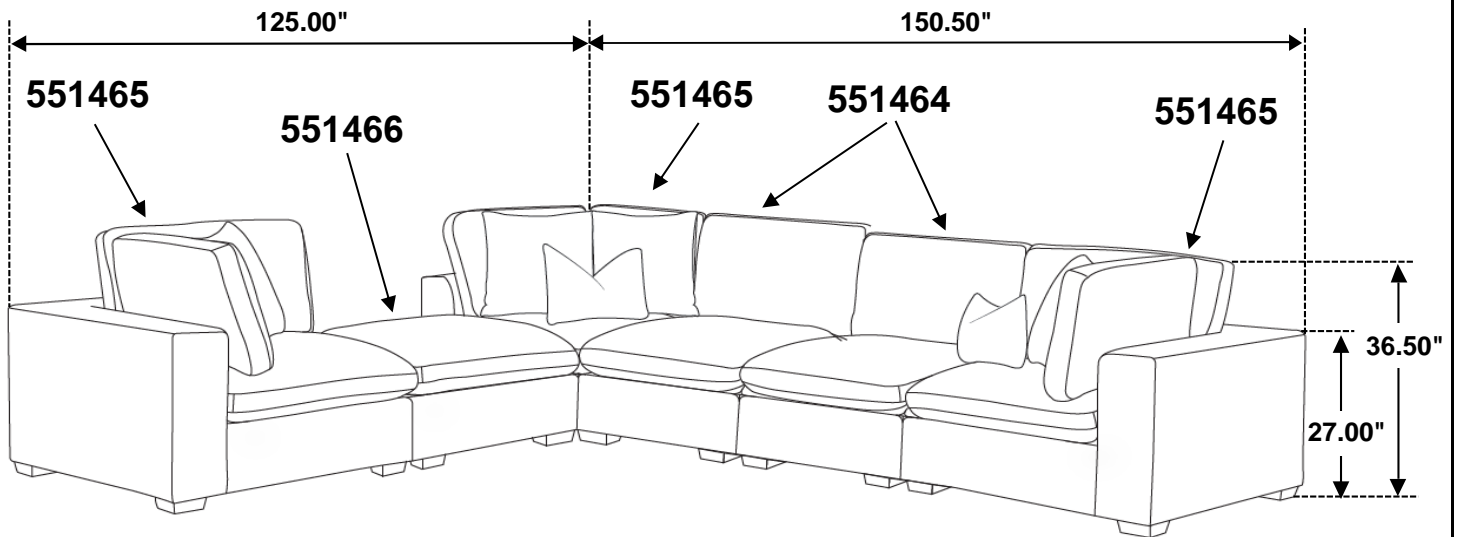

ASSEMBLY TIME

15 MINUTES

PARTS IDENTIFICATION

A OTTOMAN

1PC

B LEG

4PCS

ITEM: **551466**

ASSEMBLY INSTRUCTIONS

STEP 1

STEP 2

STEP 3
COMPLETE

ITEM: **551466**

Note: Dimension tolerance $\pm 5\%$