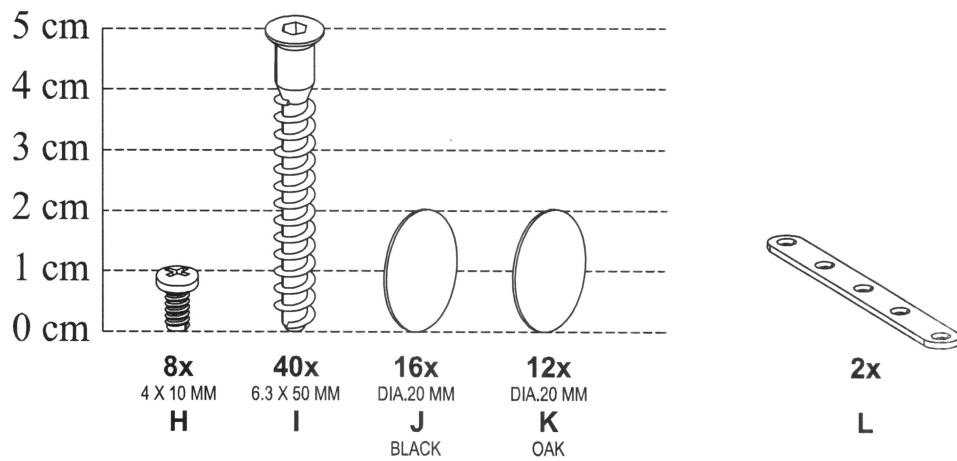

HARDWARE LIST