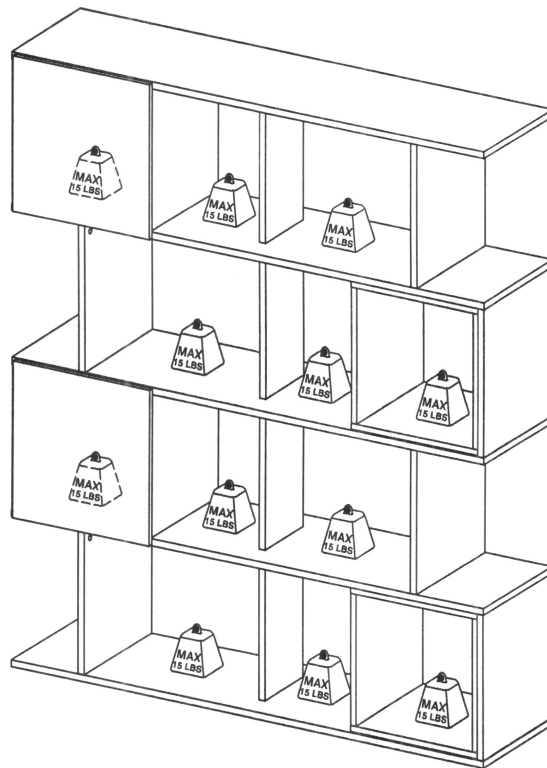

ALLIANCE GEOMETRIC BOOKCASE BCA-055

		
60 Minutes	2 People	

1. The load in the illustration in the **PRODUCT INFORMATION** section is a load at rest with an even distribution on all surfaces.
2. Move this product by lifting, do not push because it can damage the legs.
3. When exposed to liquid, immediately clean using a soft cloth.
4. Do not put high temperature objects without using a base.
5. The surface of the product should not be exposed to chemical liquids. Example: thinner, nail polish.
6. Cleaning the product is enough with a dry cloth, but if necessary, you can use a damp cloth instead of a wet one.
7. Safety fittings must be used to prevent furniture from falling. Safety fittings are included in this furniture package and installation instructions are listed.
8. Do not climb or hang on drawers, doors or shelves.
9. Place heavy objects in the bottom drawer.
10. The hinge can be adjusted so that the door is aligned and easy to open and close, setting the hinge slowly and not forced.
11. Surface lamination using Paper base material.
12. Do not place hot objects directly on the surface. Always use a heat sink. There is a risk of surface bubbles due to physical contact with hot objects due to evaporation of the adhesive layer between the wooden planks and the laminate layer.
13. Do not place wet objects directly on the surface. Always use a mat so that the surface does not come into contact with liquid. There is a risk of surface discoloration and coating becoming weathered due to physical contact with wet objects.

PARTS LIST

No.	Size	Qty
1	1400 x 350 x 18 mm	1
2	1400 x 350 x 18 mm	1
3	375 x 348 x 18 mm	4
4	375 x 348 x 18 mm	2
5	375 x 348 x 18 mm	4
6	375 x 194 x 18 mm	4
7	1400 x 350 x 18 mm	2
8	1400 x 350 x 18 mm	1
9	405 x 405 x 15 mm	2
10	375 x 375 x 12 mm	2
11	375 x 346 x 15 mm	4
12	342 x 342 x 15 mm	4