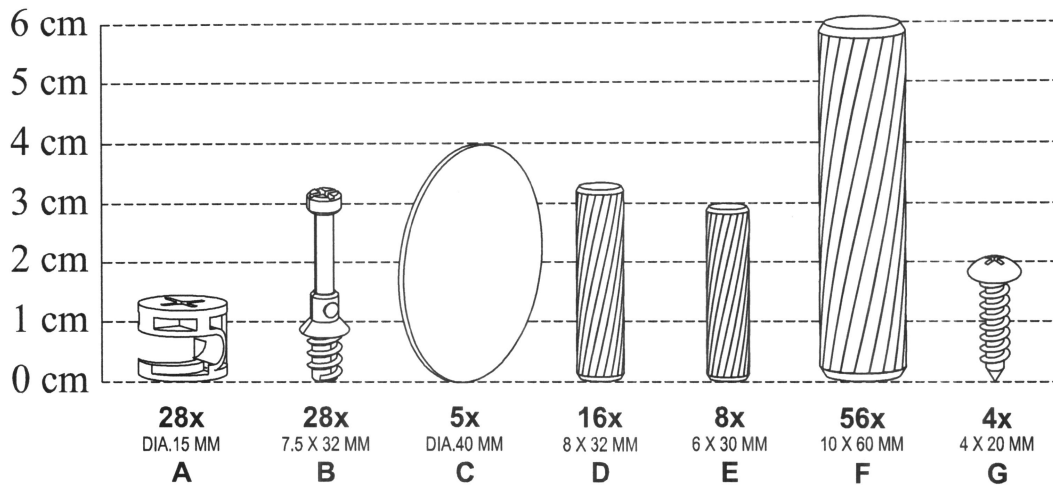

HARDWARE LIST