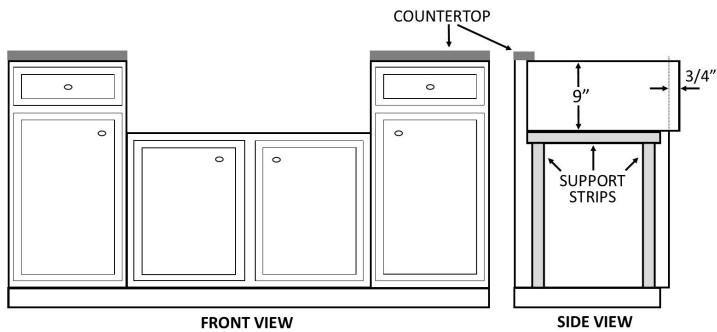

INSTALLATION PROFILE

PROJECT INFORMATION

PROJECT: _____

CONTACT: _____

DATE: _____

NOTES: _____

_____

_____

APPROVAL:

We reserve the right to update product specifications without notice. Please visit karran.com for the most current specification sheets. All dimensions are accurate to 1/4". REV 05-2022