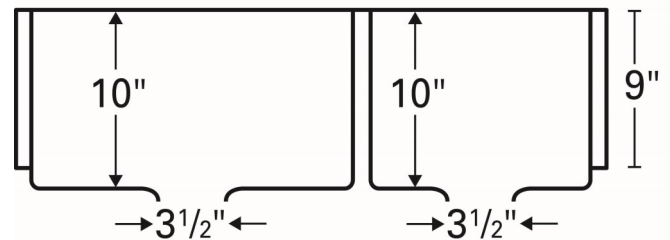

Series:	Elite Series
Material:	16 Gauge, Type 304 stainless steel
Installation Type:	Farmhouse / apron front
Configuration / Style:	Large/small bowl
Finish:	Soft satin brushed finish
Overall dimensions:	33" x 22-1/4"
Left bowl dimensions:	16-3/4" x 18" x 10"
Right bowl dimensions:	12-3/4" x 18" x 10"
Drain size:	3-1/2"
Min. cabinet size:	33"
Template included:	Yes
Clips included:	Yes
Accessories included:	Bottom grids and basket strainers