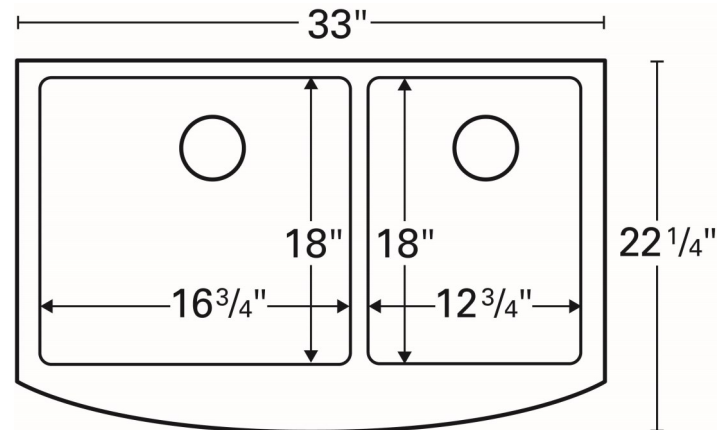

Series:	Elite Series
Material:	16 Gauge, Type 304 stainless steel
Installation Type:	Farmhouse / apron front
Configuration / Style:	Large/small bowl
Finish:	Soft satin brushed finish
Overall dimensions:	33" x 22-1/4"
Left bowl dimensions:	16-3/4" x 18" x 10"
Right bowl dimensions:	12-3/4" x 18" x 10"
Drain size:	3-1/2"
Min. cabinet size:	33"
Template included:	Yes
Clips included:	Yes
Accessories included:	Bottom grids and basket strainers