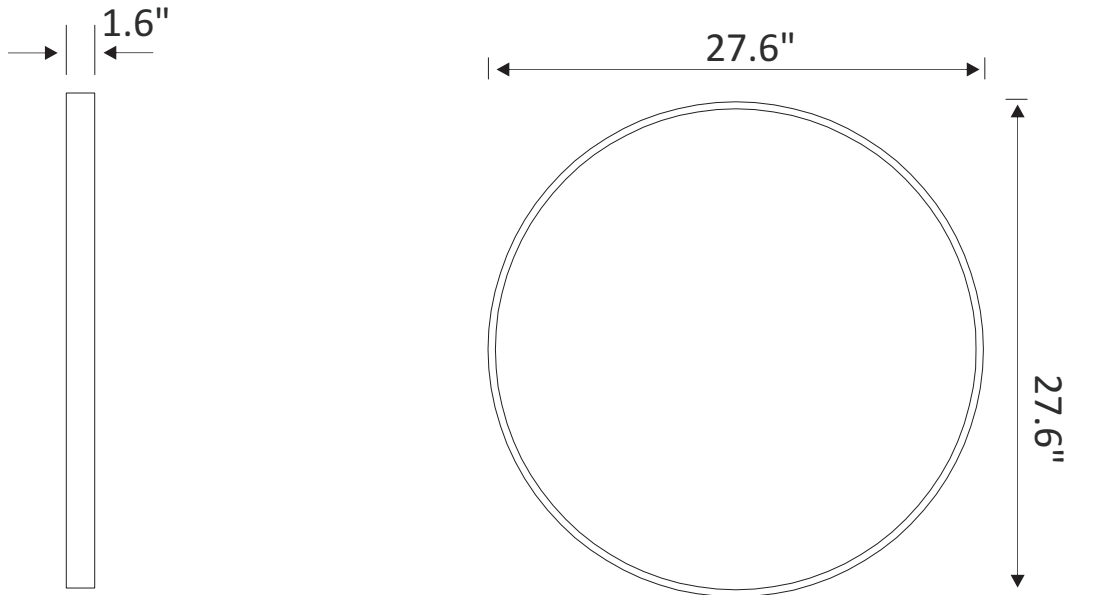

# INSTALLATION SPECIFICATION

Model No.:	712028-MIR-BG
Finish:	Brushed Gold
Mount type:	Wall-mounted
Orientation:	Horizontal and vertical
Material:	Aluminum frame
Storage included:	No
Overall size:	27.6"W x 1.6"D x 27.6"H
Net weight:	11.4lbs
Lens material:	5mm copper-free environmental lens

# 28"

## Bathroom Mirror

All measurements are approximate. Measurements may vary +/- 1/2"

CE-3 ALUMINUM