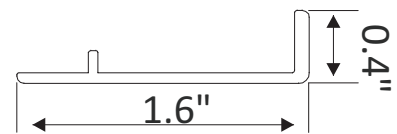

# INSTALLATION SPECIFICATION

Model No.:	712028-MIR-BG
Finish:	Brushed Gold
Mount type:	Wall-mounted
Orientation:	Horizontal and vertical
Material:	Aluminum frame
Storage included:	No
Overall size:	27.6"W x 1.6"D x 27.6"H
Net weight:	11.4lbs
Lens material:	5mm copper-free environmental lens

## Bathroom Mirror

All measurements are approximate. Measurements may vary +/- 1/2"

CE-3 ALUMINUM