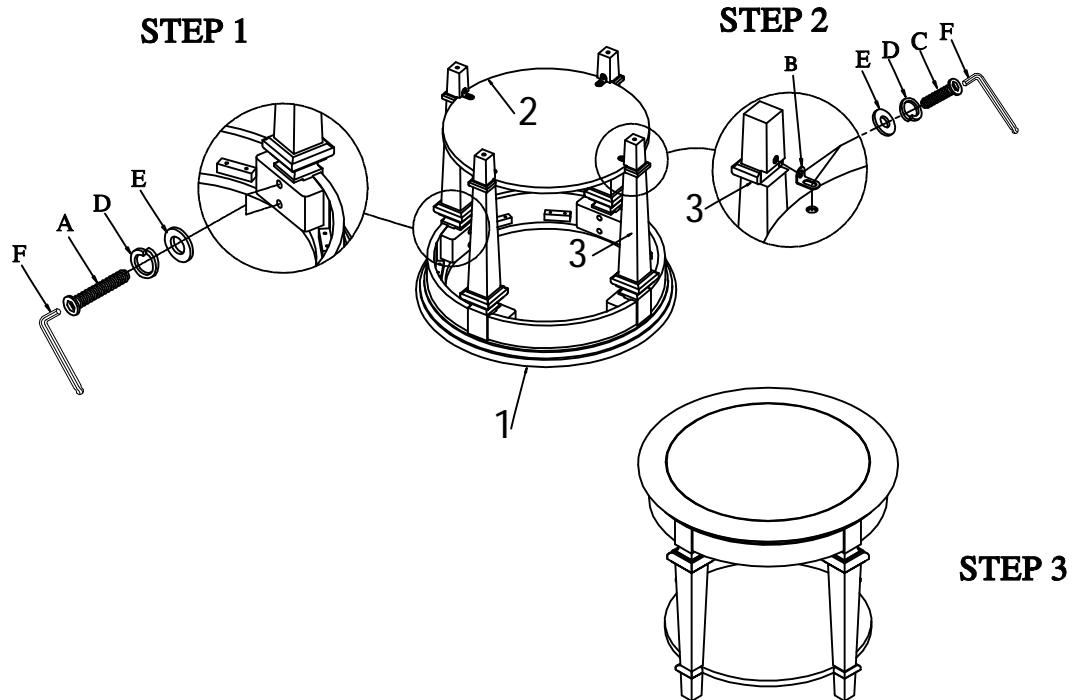

ITEM: 195T3681-04RD

Round End Table

Thank you for purchasing this quality product. Be sure to check all packing material carefully for small parts which may have come loose inside the carton during shipment. Identify and count all parts and compare with the Parts List below.

! For items use on wooden floor, hard surfaces or carpets, it is recommended to install protective pads under all legs and supports to avoid/ prevent from damages/ scratches and discoloration.

! Pour les articles Utilisés sur un plancher en bois, des surfaces dures ou tapis, il est recommandé d'installer des mordaches de protection sous tous les jambes et prend en charge pour éviter/empêcher de dommages/ rayures et la décoloration.

MADE IN VIETNAM

PARTS LIST

NO	DRAWING	Q' TY	DESCRIPTION
1		1	TABLE TOP
2		1	SHELF
3		4	LEG

HARDWARE LIST

NO	DRAWING	Q' TY	DESCRIPTION
A		8	Φ5/16"*2-1/8" LONG BOLT
B		4	32*20*18
C		8	Φ5/16"*5/8" SHORT BOLT
D		16	Φ5/16" LOCK WASHER
E		16	Φ5/16" *19*2mm FLAT WASHER
F		1	Φ5/16" ALLEN KEY