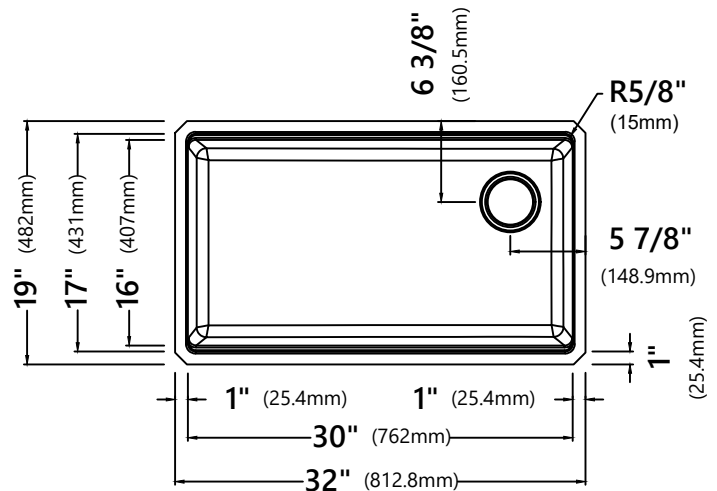

KGUW1-33

33 Inch Single Bowl Granite Undermount Kitchen Sink

Kräus®

SPECIFICATION SHEET

Sink Dimensions

Overall Dimensions: 32" x 19"

Bowl Dimensions: 30" x 16"

Sink Depth: 10"

Features

- Granite Composite
- Undermount Single Bowl Sink
- Required Minimum Cabinet Size: 36" Left to Right, 24" Front to Back
- Rear Off-Set Drain
- 3 1/2" Drain Opening

Accessories Included

- Cutting Board KCB-WS301SA
- Kitchen Sink Strainer ST-4
- Kitchen Rolling Mat KRM-11BL

Available Colors

- White

CODES/STANDARDS:

Product Certification
cUPC

NOTE: Although Kraus granite and quartz composite sinks are highly heat resistant, placing hot items right from the stove or oven directly into the sink may cause surface discoloration. Consider using a trivet or rolling mat for extremely hot items to avoid potential heat damage.

NOTE: It is not recommended to install this sink with a negative reveal. Doing so will prohibit the use of any workstation accessories as they will not fit.

Warranty

Kraus Limited Lifetime Warranty
see website for details www.kraususa.com