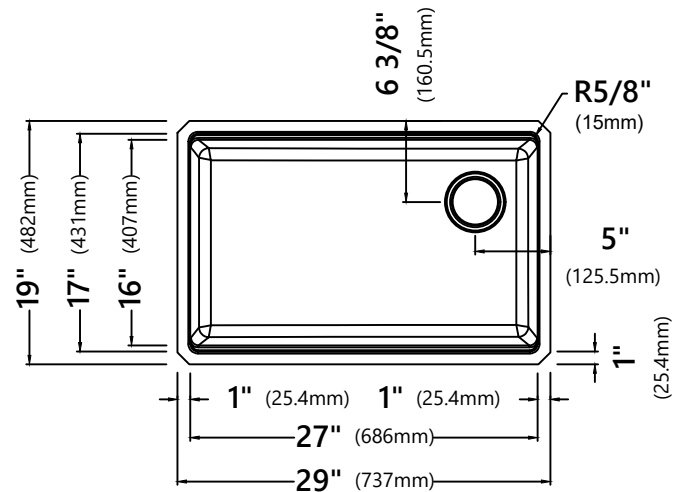

KGUW1-30

30 Inch Single Bowl Granite Undermount Kitchen Sink

Kräus®

SPECIFICATION SHEET

Sink Dimensions

Overall Dimensions: 29" x 19"

Bowl Dimensions: 27" x 16"

Sink Depth: 10"

Features

- Granite Composite
- Undermount Single Bowl Sink
- Required Minimum Cabinet Size: 33" Left to Right, 24" Front to Back
- Rear Off-Set Drain
- 3 1/2" Drain Opening

Accessories Included

- Cutting Board KCB-WS301SA
- Kitchen Sink Strainer ST-4
- Kitchen Rolling Mat KRM-11BL

Available Colors

- White

CODES/STANDARDS:

Product Certification

cUPC

NOTE: Although Kraus granite and quartz composite sinks are highly heat resistant, placing hot items right from the stove or oven directly into the sink may cause surface discoloration. Consider using a trivet or rolling mat for extremely hot items to avoid potential heat damage.

NOTE: It is not recommended to install this sink with a negative reveal. Doing so will prohibit the use of any workstation accessories as they will not fit.

Warranty

Kraus Limited Lifetime Warranty

see website for details www.kraususa.com

Kraus USA Customer Service

1.800.775.0703 | customerservice@kraususa.com

REV. January 26, 2021