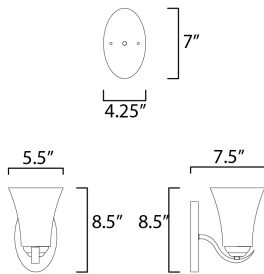

PRODUCT DESCRIPTION

Gently waving arms of Satin Nickel or Oil Rubbed Bronze support tall-profile Frosted glass shades creating a scale normally not found in this category of lighting. The bath vanity may be installed up or down and also includes a Polished Chrome finish.

ADDITIONAL

INSTALL UP/DOWN: Up/Down
OPERATING TEMPERATURE:
-20°C (-4°F), 40°C (104°F)

MEASUREMENTS

- DIMENSION : 5.5" W x 8.5" H x 7.5" Ext
- BACK PLATE : 7" W x 4.25" H x 4.75" HCO
- HANGING WEIGHT : 1.94 lb