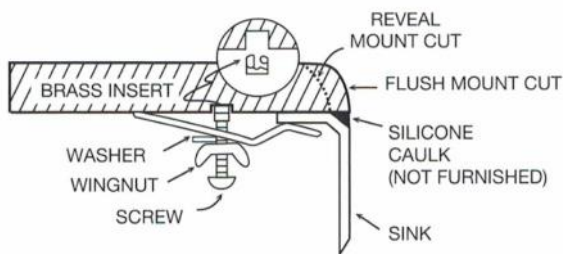

INSTALLATION METHOD

OPTIONAL ACCESSORIES

MODELS	COLOR	STRAINER	FLANGE	GRID
• QU-720-WH	White	QBSWH	QDFWH	GR-6017
• QU-720-BI	Bisque	QBSBI	QDFBI	GR-6017
• QU-720-BL	Black	QBSBL	QDFBL	GR-6017
• QU-720-BR	Brown	QBSBR	QDFBR	GR-6017
• QU-720-CN	Concrete	QBSCN	QDFCN	GR-6017
• QU-720-GR	Grey	QBSGR	QDFGR	GR-6017

We reserve the right to update product specifications without notice. Please visit karran.com for the most current specification sheets. All dimensions are accurate to 1/4". REV 5-2022

PROJECT INFORMATION

PROJECT: _____

CONTACT: _____

DATE: _____

NOTES: _____

_____

_____

APPROVAL: