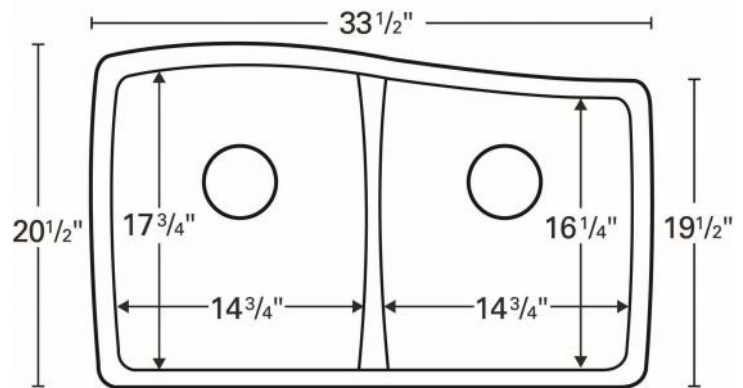

Sinks are listed with IAPMO and meet the requirements of the Uniform Plumbing Code, International Plumbing Code and the National Plumbing Code of Canada.