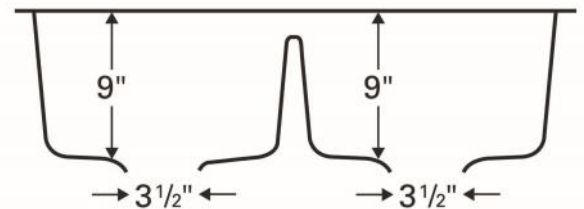

Sinks are listed with IAPMO and meet the requirements of the Uniform Plumbing Code, International Plumbing Code and the National Plumbing Code of Canada.