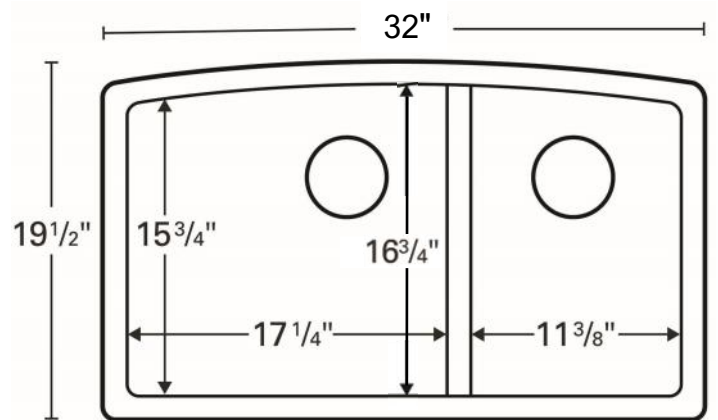

Sinks are listed with IAPMO and meet the requirements of the Uniform Plumbing Code, International Plumbing Code and the National Plumbing Code of Canada.

Series:	Quartz QU Series
Material:	80% quartz / 20% acrylic resin
Installation Type:	Undermount
Configuration:	Double large/small bowl
Overall dimensions:	32" x 19-1/2"
Left bowl dimensions:	17-1/4" x 16-3/4" x 9"
Right bowl dimensions:	11-3/8" x 16-3/4" x 9"
Drain size:	3-1/2"
Min. cabinet size:	36"
Template included:	Yes
Clips included:	Yes
Finishes / Colors:	Bisque, Concrete, White, Black, Grey, Brown

We reserve the right to update product specifications without notice. Please visit karran.com for the most current specification sheets. All dimensions are accurate to 1/4". REV 5-2022