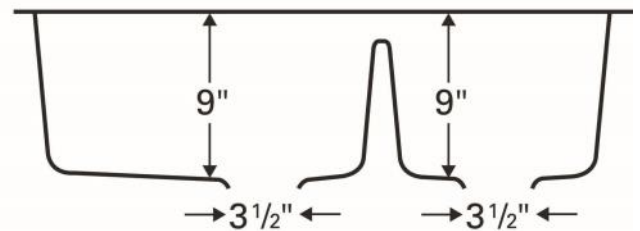

Sinks are listed with IAPMO and meet the requirements of the Uniform Plumbing Code, International Plumbing Code and the National Plumbing Code of Canada.

Series:	Quartz QU Series
Material:	80% quartz / 20% acrylic resin
Installation Type:	Undermount
Configuration:	Double large/small bowl
Overall dimensions:	32" x 19-1/2"
Left bowl dimensions:	17-1/4" x 16-3/4" x 9"
Right bowl dimensions:	11-3/8" x 16-3/4" x 9"
Drain size:	3-1/2"
Min. cabinet size:	36"
Template included:	Yes
Clips included:	Yes
Finishes / Colors:	Bisque, Concrete, White, Black, Grey, Brown

We reserve the right to update product specifications without notice. Please visit karran.com for the most current specification sheets. All dimensions are accurate to 1/4". REV 5-2022