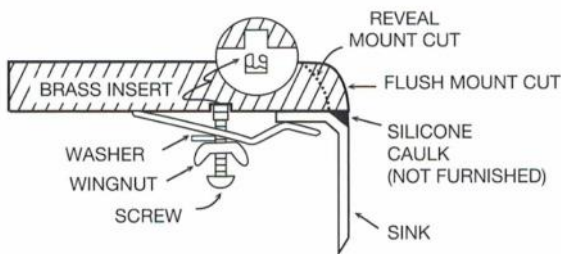

INSTALLATION METHOD

PROJECT INFORMATION

PROJECT: _____
CONTACT: _____
DATE: _____
NOTES: _____
_____
_____

APPROVAL:

OPTIONAL ACCESSORIES

MODELS	COLOR	STRAINER	FLANGE	GRIDS
• QU-711-WH	White	QBSWH	QDFWH	GR-6007, GR-6008
• QU-711-BI	Bisque	QBSBI	QDFBI	GR-6007, GR-6008
• QU-711-BL	Black	QBSBL	QDFBL	GR-6007, GR-6008
• QU-711-BR	Brown	QBSBR	QDFBR	GR-6007, GR-6008
• QU-711-CN	Concrete	QBSCN	QDFCN	GR-6007, GR-6008
• QU-711-GR	Grey	QBSGR	QDFGR	GR-6007, GR-6008

We reserve the right to update product specifications without notice. Please visit karran.com for the most current specification sheets. All dimensions are accurate to 1/4". REV 5-2022