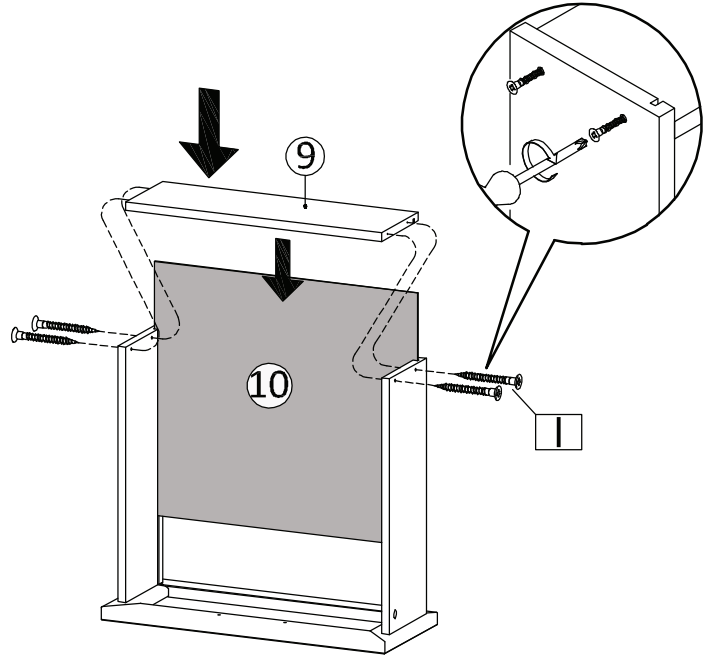

 SET-UP TIME : 90 MINUTES	 NUMBER OF PERSONS : 02	 TOOLS : (Not Provided)
--	---	---

1

B x 2  Ø 6 x 32 mm (SHORT)	F x 2  Ø 6 x 30 mm (Small)
--	--

2

D	x 2
Ø 12 mm (Small)	

I	x 4

3

J	x 6

RM35A	x 1

K	x 2

4

E	x 12
<p>Ø 8 x 30 mm (Big)</p>	

A	x 8
<p>Ø 6 x 35 mm (LONG)</p>	

5

H	x 4

RM35A	x 1

6

L	x 8	G	x 1	E	x 4
					
				Ø 8 x 30 mm (Big)	

7

C	x 2
	
Ø 15 mm (Big)	

8

9

10

N	x 4	O	x 4