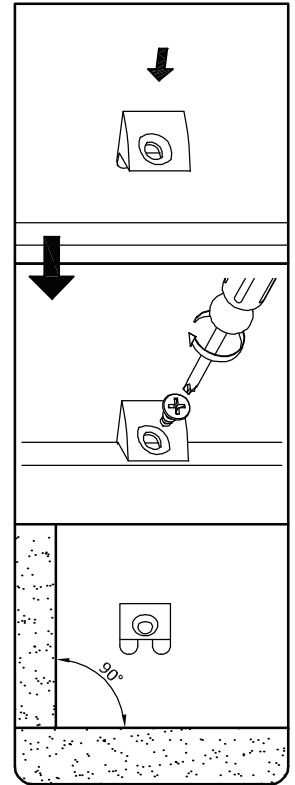

ASSEMBLY INSTRUCTIONS

1340010

Hardware

A x 8  Ø 6 x 35 mm (LONG)	B x 2  Ø 6 x 32 mm (SHORT)	C x 8  Ø 15 mm (Big)	D x 2  Ø 12 mm (Small)
E x 16  Ø 8 x 30 mm (Big)	F x 2  Ø 6 x 30 mm (Small)	G x 1 	H x 4 
I x 4 	J x 6 	K x 2 	L x 8 
M x 4 	N x 4 	O x 4 	RM35A x 1 

 SET-UP TIME : 90 MINUTES	 NUMBER OF PERSONS : 02	 TOOLS : (Not Provided)
--	---	---

1

B x 2  Ø 6 x 32 mm (SHORT)	F x 2  Ø 6 x 30 mm (Small)
--	--

2

D	x 2
Ø 12 mm (Small)	

I	x 4

3

J	x 6

RM35A	x 1

K	x 2

4

E	x 12
<p>Ø 8 x 30 mm (Big)</p>	

A	x 8
<p>Ø 6 x 35 mm (LONG)</p>	

5

H	x 4

RM35A	x 1

6

L	x 8	G	x 1	E	x 4
					
				Ø 8 x 30 mm (Big)	

7

C	x 2
	
Ø 15 mm (Big)	

8

9

10

N	x 4	O	x 4