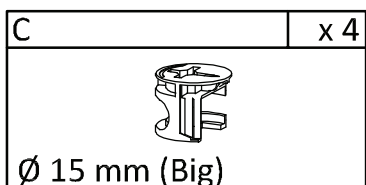

ASSEMBLY INSTRUCTIONS

1340010

Hardware

A x 8  Ø 6 x 35 mm (LONG)	B x 2  Ø 6 x 32 mm (SHORT)	C x 8  Ø 15 mm (Big)	D x 2  Ø 12 mm (Small)
E x 16  Ø 8 x 30 mm (Big)	F x 2  Ø 6 x 30 mm (Small)	G x 1 	H x 4 
I x 4 	J x 6 	K x 2 	L x 8 
M x 4 	N x 4 	O x 4 	RM35A x 1 

 SET-UP TIME : 90 MINUTES	 NUMBER OF PERSONS : 02	 TOOLS : (Not Provided)
--	---	---

1

B x 2  Ø 6 x 32 mm (SHORT)	F x 2  Ø 6 x 30 mm (Small)
--	--

2

D	x 2
Ø 12 mm (Small)	

I	x 4

3

J	x 6

RM35A	x 1

K	x 2

4

E	x 12
<p>Ø 8 x 30 mm (Big)</p>	

A	x 8
<p>Ø 6 x 35 mm (LONG)</p>	

5

H	x 4

RM35A	x 1

6

L	x 8	G	x 1	E	x 4
					
				Ø 8 x 30 mm (Big)	

7

C	x 2
	
Ø 15 mm (Big)	

8

9

10

N	x 4	O	x 4