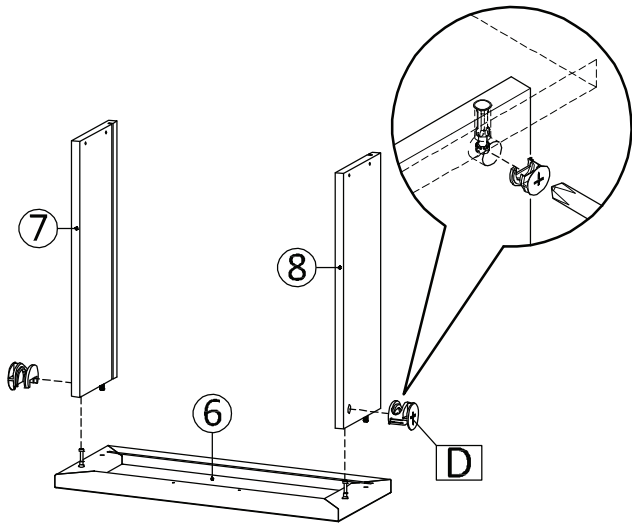

ASSEMBLY INSTRUCTIONS

1340010

Hardware

A x 8  Ø 6 x 35 mm (LONG)	B x 2  Ø 6 x 32 mm (SHORT)	C x 8  Ø 15 mm (Big)	D x 2  Ø 12 mm (Small)
E x 16  Ø 8 x 30 mm (Big)	F x 2  Ø 6 x 30 mm (Small)	G x 1 	H x 4 
I x 4 	J x 6 	K x 2 	L x 8 
M x 4 	N x 4 	O x 4 	RM35A x 1 

 SET-UP TIME : 90 MINUTES	 NUMBER OF PERSONS : 02	 TOOLS : (Not Provided)
--	---	---

1

B x 2  Ø 6 x 32 mm (SHORT)	F x 2  Ø 6 x 30 mm (Small)
--	--

2

D	x 2
Ø 12 mm (Small)	

I	x 4

3

J	x 6

RM35A	x 1

K	x 2

4

E	x 12
<p>Ø 8 x 30 mm (Big)</p>	

A	x 8
<p>Ø 6 x 35 mm (LONG)</p>	

5

H	x 4

RM35A	x 1

6

L	x 8	G	x 1	E	x 4
					
				Ø 8 x 30 mm (Big)	

7

C	x 2
	
Ø 15 mm (Big)	

8

9

10

N	x 4	O	x 4