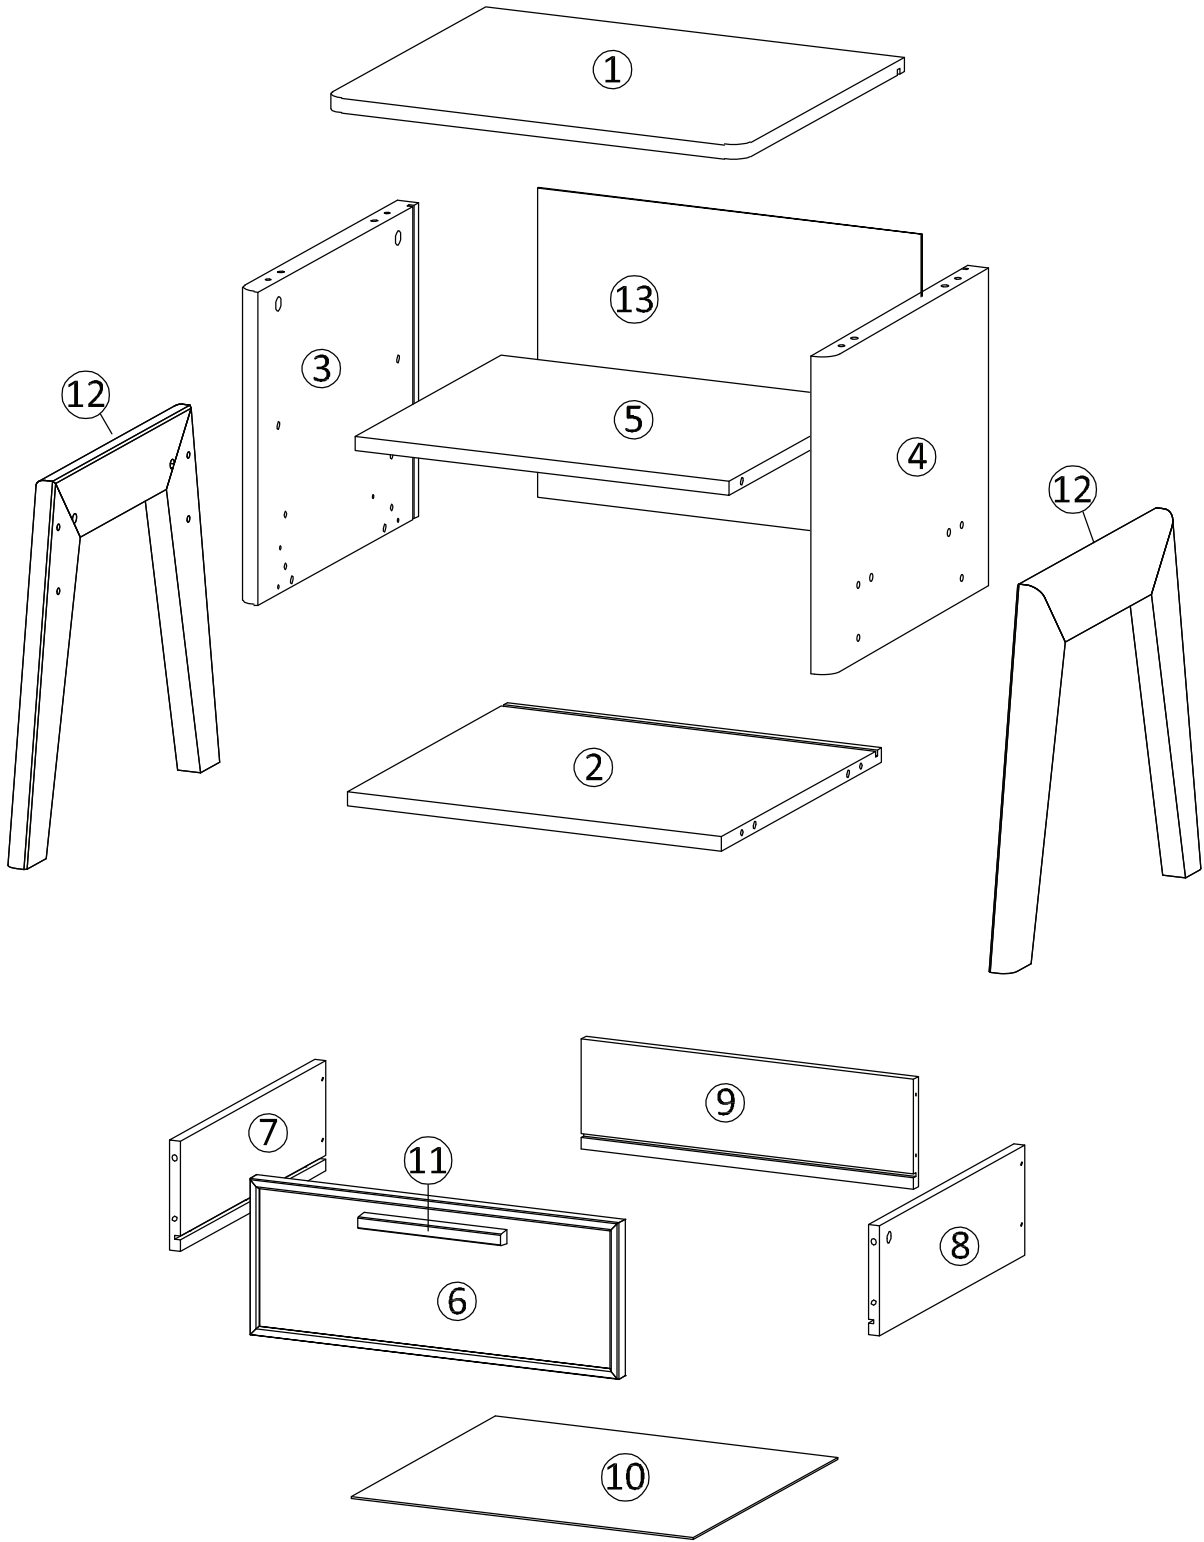

ASSEMBLY INSTRUCTIONS

1340010

Hardware

A x 8  Ø 6 x 35 mm (LONG)	B x 2  Ø 6 x 32 mm (SHORT)	C x 8  Ø 15 mm (Big)	D x 2  Ø 12 mm (Small)
E x 16  Ø 8 x 30 mm (Big)	F x 2  Ø 6 x 30 mm (Small)	G x 1 	H x 4 
I x 4 	J x 6 	K x 2 	L x 8 
M x 4 	N x 4 	O x 4 	RM35A x 1 

 SET-UP TIME : 90 MINUTES	 NUMBER OF PERSONS : 02	 TOOLS : (Not Provided)
--	---	---

1

B x 2  Ø 6 x 32 mm (SHORT)	F x 2  Ø 6 x 30 mm (Small)
--	--

2

D	x 2
Ø 12 mm (Small)	

I	x 4

3

J	x 6

RM35A	x 1

K	x 2

4

E	x 12
<p>Ø 8 x 30 mm (Big)</p>	

A	x 8
<p>Ø 6 x 35 mm (LONG)</p>	

5

H	x 4

RM35A	x 1

6

L	x 8	G	x 1	E	x 4
					
				Ø 8 x 30 mm (Big)	

7

C	x 2
	
Ø 15 mm (Big)	

8

9

10

N	x 4	O	x 4