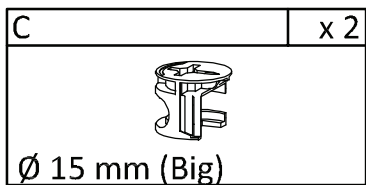

ASSEMBLY INSTRUCTIONS

1340010

Hardware

A x 8  Ø 6 x 35 mm (LONG)	B x 2  Ø 6 x 32 mm (SHORT)	C x 8  Ø 15 mm (Big)	D x 2  Ø 12 mm (Small)
E x 16  Ø 8 x 30 mm (Big)	F x 2  Ø 6 x 30 mm (Small)	G x 1 	H x 4 
I x 4 	J x 6 	K x 2 	L x 8 
M x 4 	N x 4 	O x 4 	RM35A x 1 

 SET-UP TIME : 90 MINUTES	 NUMBER OF PERSONS : 02	 TOOLS : (Not Provided)
--	---	---

1

B x 2  Ø 6 x 32 mm (SHORT)	F x 2  Ø 6 x 30 mm (Small)
--	--

2

D	x 2
Ø 12 mm (Small)	

I	x 4

3

J	x 6

RM35A	x 1

K	x 2

4

E	x 12
<p>Ø 8 x 30 mm (Big)</p>	

A	x 8
<p>Ø 6 x 35 mm (LONG)</p>	

5

H	x 4

RM35A	x 1

6

L	x 8	G	x 1	E	x 4
					
				Ø 8 x 30 mm (Big)	

7

C	x 2
	
Ø 15 mm (Big)	

8

9

10

N	x 4	O	x 4