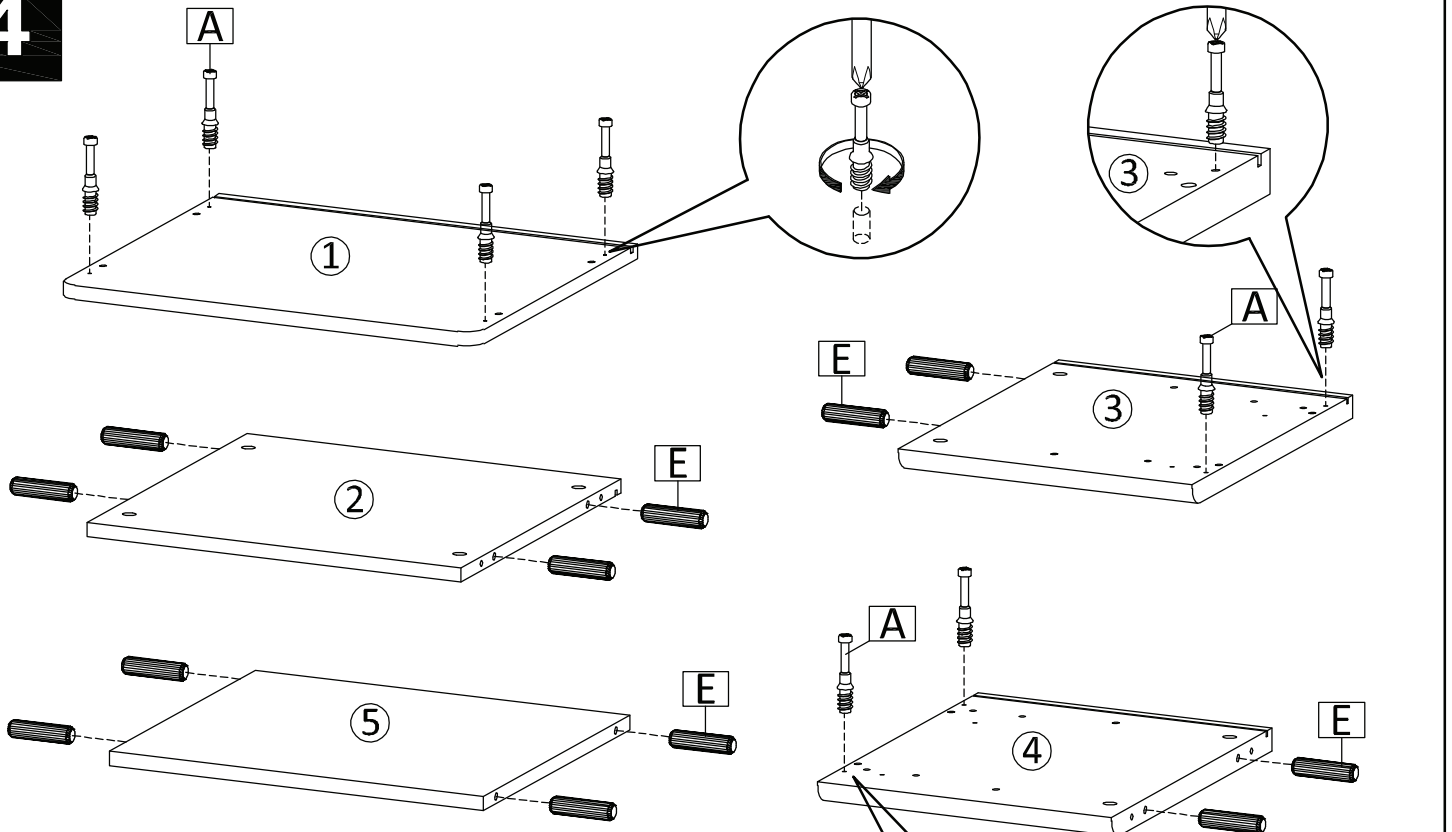

ASSEMBLY INSTRUCTIONS

1340010

Hardware

A x 8  Ø 6 x 35 mm (LONG)	B x 2  Ø 6 x 32 mm (SHORT)	C x 8  Ø 15 mm (Big)	D x 2  Ø 12 mm (Small)
E x 16  Ø 8 x 30 mm (Big)	F x 2  Ø 6 x 30 mm (Small)	G x 1 	H x 4 
I x 4 	J x 6 	K x 2 	L x 8 
M x 4 	N x 4 	O x 4 	RM35A x 1 

 SET-UP TIME : 90 MINUTES	 NUMBER OF PERSONS : 02	 TOOLS : (Not Provided)
--	---	---

1

B x 2  Ø 6 x 32 mm (SHORT)	F x 2  Ø 6 x 30 mm (Small)
--	--

2

D	x 2
Ø 12 mm (Small)	

I	x 4

3

J	x 6

RM35A	x 1

K	x 2

4

E	x 12
<p>Ø 8 x 30 mm (Big)</p>	

A	x 8
<p>Ø 6 x 35 mm (LONG)</p>	

5

H	x 4

RM35A	x 1

6

L	x 8	G	x 1	E	x 4
					
				Ø 8 x 30 mm (Big)	

7

C	x 2
	
Ø 15 mm (Big)	

8

9

10

N	x 4	O	x 4