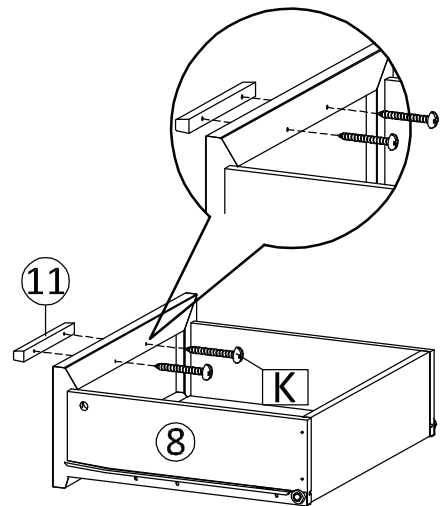

ASSEMBLY INSTRUCTIONS

1340010

Hardware

A x 8  Ø 6 x 35 mm (LONG)	B x 2  Ø 6 x 32 mm (SHORT)	C x 8  Ø 15 mm (Big)	D x 2  Ø 12 mm (Small)
E x 16  Ø 8 x 30 mm (Big)	F x 2  Ø 6 x 30 mm (Small)	G x 1 	H x 4 
I x 4 	J x 6 	K x 2 	L x 8 
M x 4 	N x 4 	O x 4 	RM35A x 1 

 SET-UP TIME : 90 MINUTES	 NUMBER OF PERSONS : 02	 TOOLS : (Not Provided)
--	---	---

1

B x 2  Ø 6 x 32 mm (SHORT)	F x 2  Ø 6 x 30 mm (Small)
--	--

2

D	x 2
Ø 12 mm (Small)	

I	x 4

3

J	x 6

RM35A	x 1

K	x 2

4

E	x 12
<p>Ø 8 x 30 mm (Big)</p>	

A	x 8
<p>Ø 6 x 35 mm (LONG)</p>	

5

H	x 4

RM35A	x 1

6

L	x 8	G	x 1	E	x 4
					
				Ø 8 x 30 mm (Big)	

7

C	x 2
	
Ø 15 mm (Big)	

8

9

10

N	x 4	O	x 4