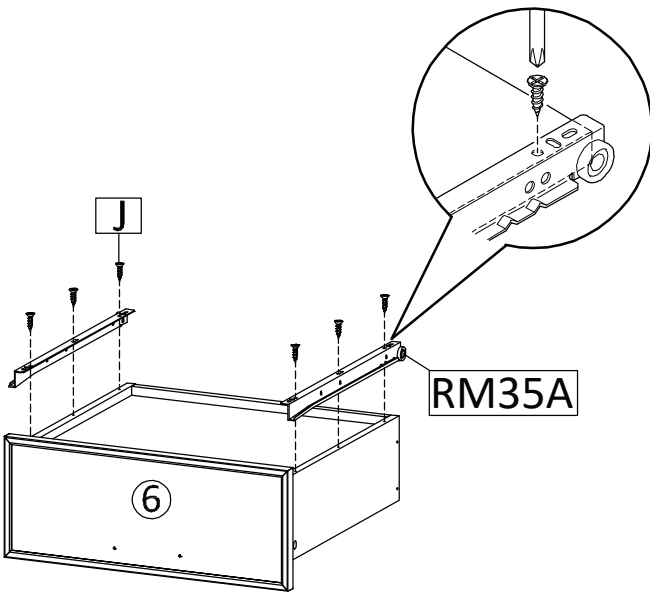

ASSEMBLY INSTRUCTIONS

1340010

Hardware

A x 8  Ø 6 x 35 mm (LONG)	B x 2  Ø 6 x 32 mm (SHORT)	C x 8  Ø 15 mm (Big)	D x 2  Ø 12 mm (Small)
E x 16  Ø 8 x 30 mm (Big)	F x 2  Ø 6 x 30 mm (Small)	G x 1 	H x 4 
I x 4 	J x 6 	K x 2 	L x 8 
M x 4 	N x 4 	O x 4 	RM35A x 1 

 SET-UP TIME : 90 MINUTES	 NUMBER OF PERSONS : 02	 TOOLS : (Not Provided)
--	---	---

1

B x 2  Ø 6 x 32 mm (SHORT)	F x 2  Ø 6 x 30 mm (Small)
--	--

2

D	x 2
Ø 12 mm (Small)	

I	x 4

3

J	x 6

RM35A	x 1

K	x 2

4

E	x 12
<p>Ø 8 x 30 mm (Big)</p>	

A	x 8
<p>Ø 6 x 35 mm (LONG)</p>	

5

H	x 4

RM35A	x 1

6

L	x 8	G	x 1	E	x 4
					
				Ø 8 x 30 mm (Big)	

7

C	x 2
	
Ø 15 mm (Big)	

8

9

10

N	x 4	O	x 4