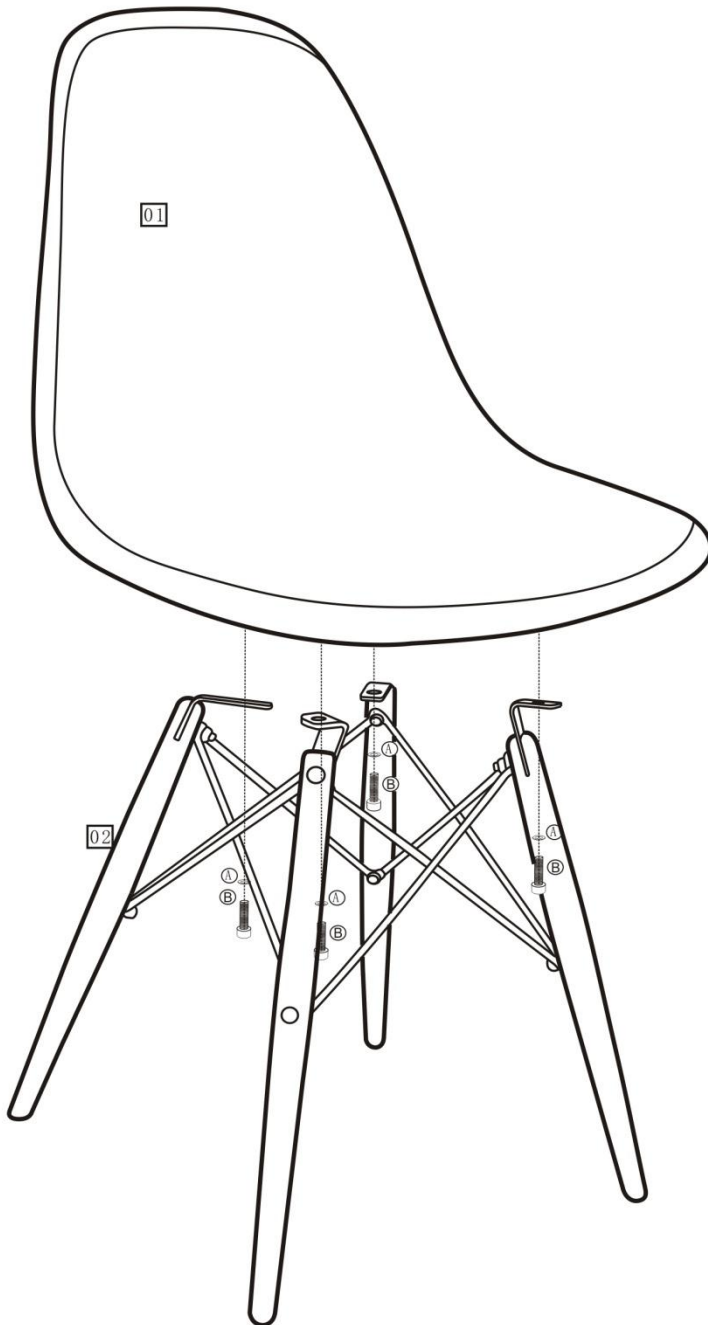

DC-231A

ASSEMBLY INSTRUCTION

COMPONENT PARTS

FITTINGS

Ⓐ

X4

Ⓑ

X4

COMPONENT CHECKLIST

PART	No.	Qty.	
Seat	01	1	<input type="checkbox"/>
Tube	02	1	<input type="checkbox"/>

TOOLS REQUIRED

Allen key (supplied)