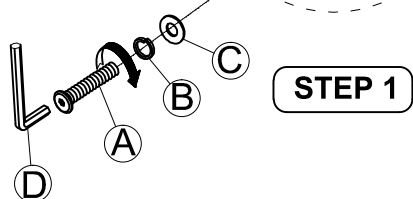

STEP 2

STEP 1