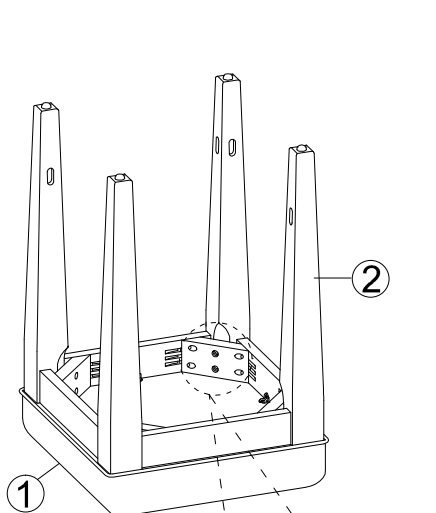

ITEM#: 824-OT9001

Thank you for purchasing this quality product. Be sure to check all packing material carefully for small Hardware which may have come loose inside the carton during shipment. Identify and count all Hardware and compare with the Hardware List Below.

Parts List		
No.	Description	Qty.
①	Seat Frame With Cushion	1 Pc
②	Leg	4 Pcs
③	Stretcher	4 Pcs

Assembly Hardware Pack			
④			
No.	Description	Hardware	Qty.
Ⓐ	JCBC Screw Ø5/16" x 57mm		8 Pcs
Ⓑ	Spring Washer Ø5/16"		8 Pcs
Ⓒ	Flat Washer Ø5/16" x 19mm		8 Pcs
Ⓓ	Allen Key M4		1 Pc
Ⓔ	PH Screw M4 x 45mm		8 Pcs