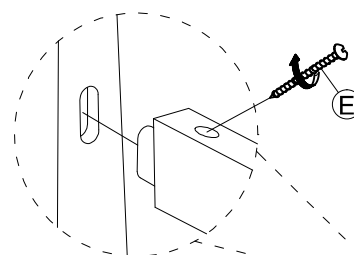

ITEM#: 824-OT9001

Thank you for purchasing this quality product. Be sure to check all packing material carefully for small Hardware which may have come loose inside the carton during shipment. Identify and count all Hardware and compare with the Hardware List Below.

Parts List		
No.	Description	Qty.
①	Seat Frame With Cushion	1 Pc
②	Leg	4 Pcs
③	Stretcher	4 Pcs

Assembly Hardware Pack			
④			
No.	Description	Hardware	Qty.
Ⓐ	JCBC Screw Ø5/16" x 57mm		8 Pcs
Ⓑ	Spring Washer Ø5/16"		8 Pcs
Ⓒ	Flat Washer Ø5/16" x 19mm		8 Pcs
Ⓓ	Allen Key M4		1 Pc
Ⓔ	PH Screw M4 x 45mm		8 Pcs