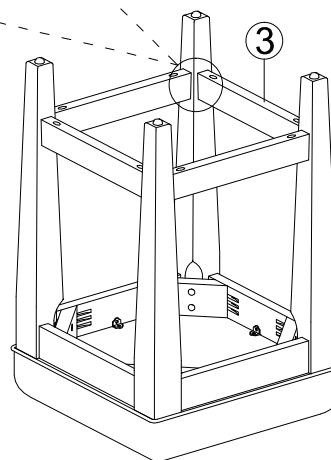

STEP 2

STEP 1