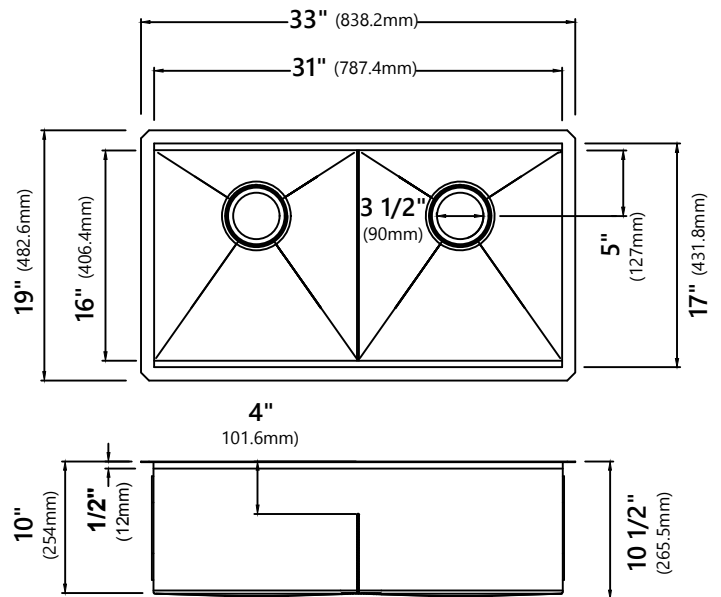

KWU112-33

33 Inch Undermount Workstation Double Bowl Stainless Steel Kitchen Sink

Kräus®

SPECIFICATION SHEET

Sink Dimensions

Overall Dimensions: 33" x 19"

Bowl Dimensions: 31" x 16"

Sink Depth: 10"

Features

- 16 Gauge
- Undermount Installation
- Double Bowl Sink
- Required Minimum Cabinet Size: 36"
- Rear Center-Set Drains
- 3 1/2" Drain Openings
- NoiseDefend Undercoating and Sound Dampening Pads

Accessories Included

- Strainer ST-1 x 2
- Cover Cap STC-2 x 2
- Bottom Grid KBG-WSU1-33 x 2
- Rolling Mat KRM-11BL
- Cutting board KCB-WS103BB
- Cut-Out Template
- Mounting Hardware

CODES/STANDARDS:

Product Certification

cUPC (ASME A112.19.3/CSA B45.4)

Warranty

Kraus Limited Lifetime Warranty

see website for details www.kraususa.com