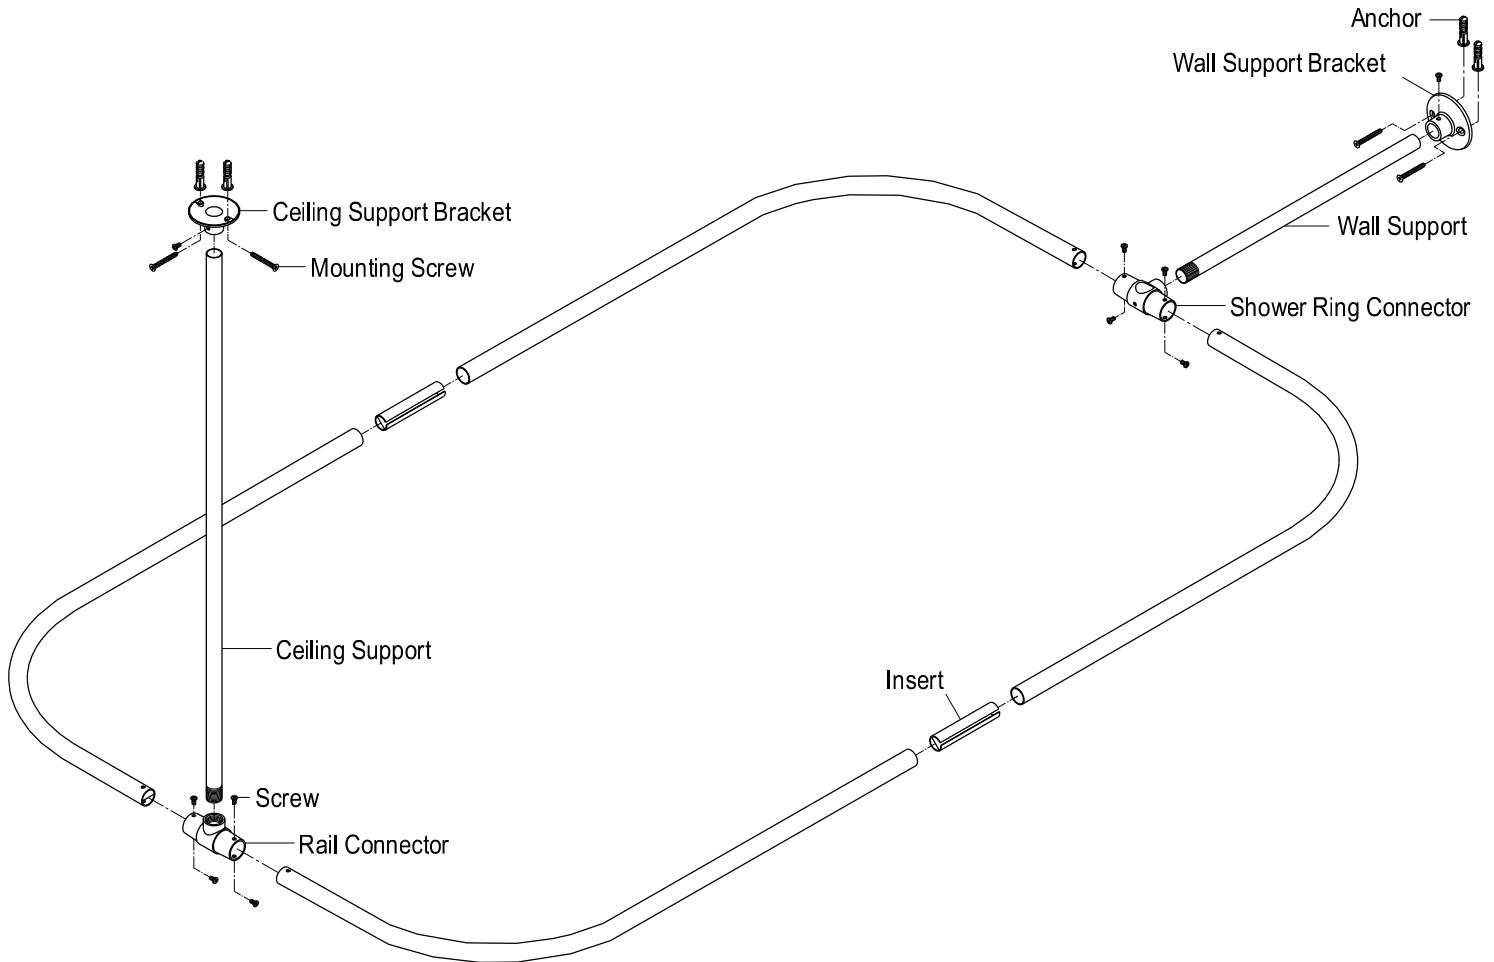

# CC3151,2,5,8

Shower Rod 3/4" O.D.

# KINGSTON BRASS

THE TRADITION OF FINE BRASS

## Installation Instructions For Use With KB's Shower Rod Bath Supply

Mounting Screw & Anchor	Screw
	
4 Pcs	10 Pcs