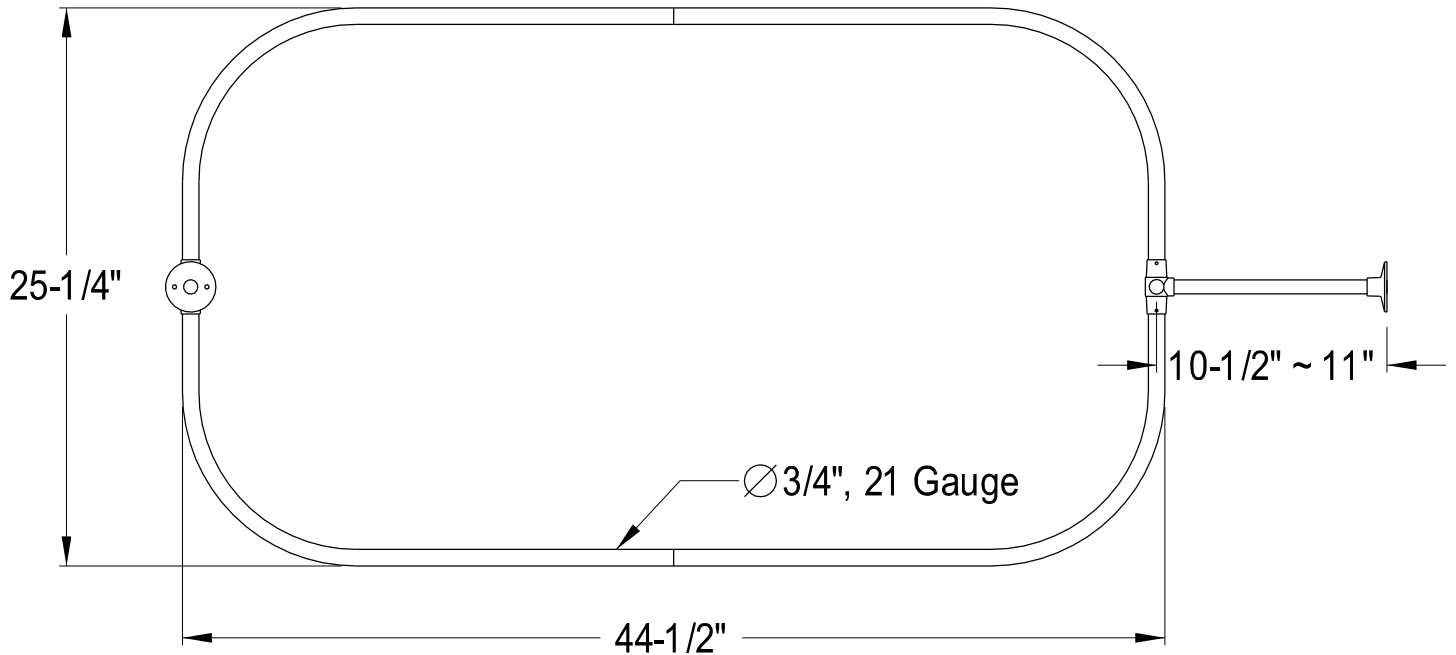

# CC3151,2,5,8

Shower Rod 3/4" O.D.

## Installation Instructions For Use With KB's Shower Rod Bath Supply

Mounting Screw & Anchor	Screw
	
4 Pcs	10 Pcs