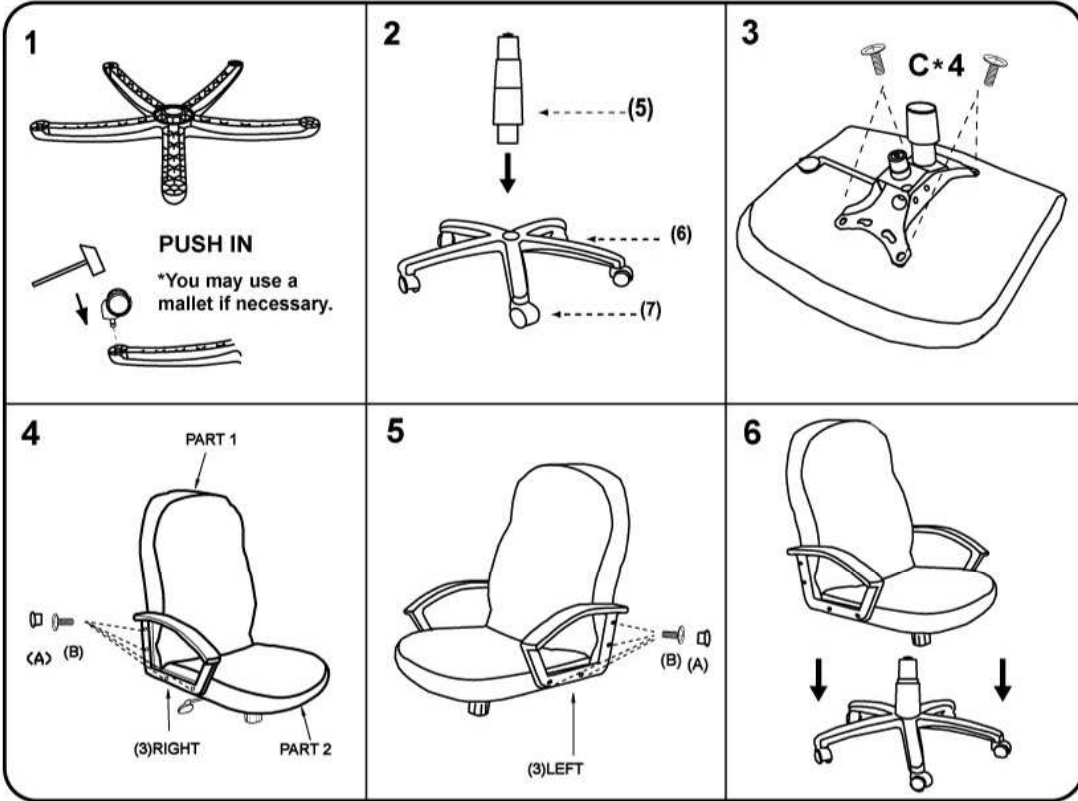

**Please unscrew all hardware from cushion before assembly.**  
**Por favor de destornillar todos los tornillos del cojín antes de ensamblar la silla.**

MODEL: **B8801**

(1)x1  Back	(2)x1  Seat	(3)x1 (L)x1 (R)  Right & Left Arm
(4)x 1  Mechanism	(5)x1  Gas Lift	(6)x1  Base
(7)x 5  Casters	<p>(A)*8  <b>M6*18</b> ARM SCREW</p> <p>(B)*8  ARM CAP</p> <p>(C)*4  <b>M8*22</b> MECHANISM SCREW</p>	

**Insert and loosely tighten all screws. When assembly is completed, fully tighten all screws before using. This chair is only intended for sitting. Any other use will void the warranty.**

**Customer Service Hotline: 1-800-593-1888**  
**For further assembly instructions,**  
**please visit our website at [www.bosschair.com](http://www.bosschair.com)**