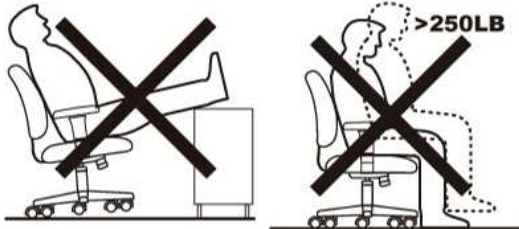

Customer Service Hotline: 1-800-593-1888
For further assembly instructions,
please visit our website at www.bosschair.com