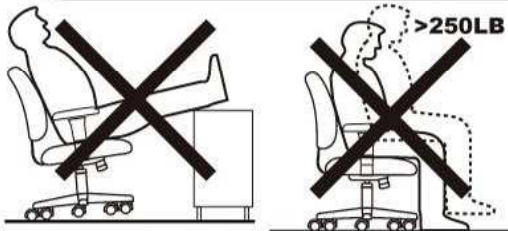

Please unscrew all hardware from cushion before assembly.
Por favor de destornillar todos los tornillos del cojín antes de ensamblar la silla.

MODEL: □1690

(1)x1  BACK	(2)x1  SEAT	(3)x1  TU009-EXT	(4)x1  TU9090-BSB
(5)x1  TU026-305	(6)x1  TU005-25	(7)x1  TU9090-LNB	(8)x1  TU001-9090
(9)x5  TU005	(10)x1  TU9090-SNB	(11)x1  TU009	(12)x1(L)x1(R)  B909JARM
(A)*4  M8*22 Mechanism Screws	(B)*1  Large knob washer	(C)*1  Large knob washer	(D)*1  Small knob washer
(E)*6  M6*22 Arm Screws			

Insert and loosely tighten all screws. When assembly is completed, fully tighten all screws before using. This chair is only intended for sitting. Any other use will void the warranty.