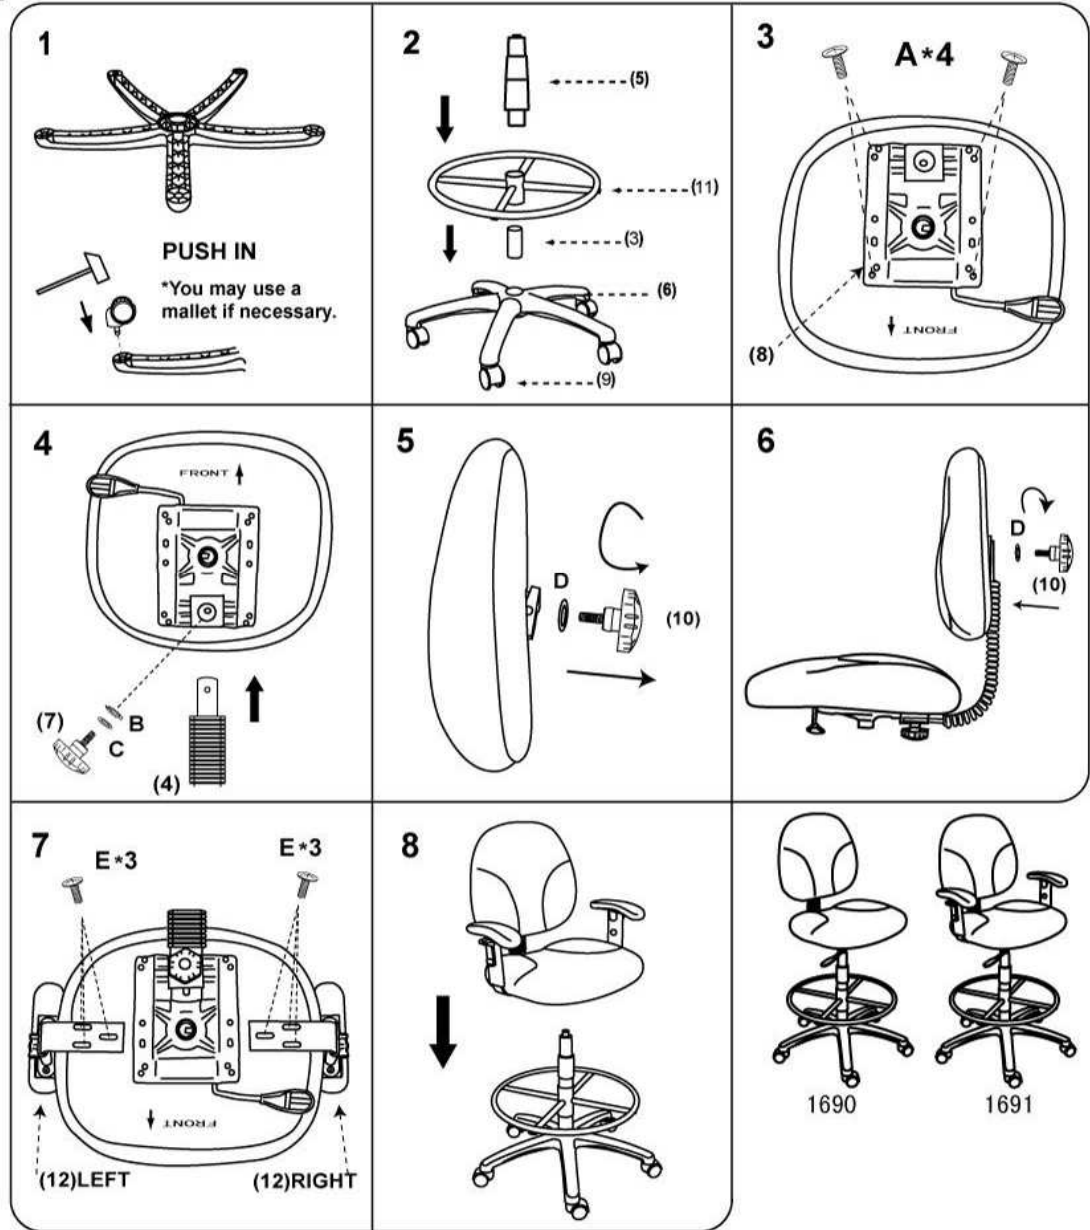

Please unscrew all hardware from cushion before assembly.
Por favor de destornillar todos los tornillos del cojín antes de ensamblar la silla.

MODEL: □1690

(1)x1  BACK	(2)x1  SEAT	(3)x1  TU009-EXT	(4)x1  TU9090-BSB
(5)x1  TU026-305	(6)x1  TU005-25	(7)x1  TU9090-LNB	(8)x1  TU001-9090
(9)x5  TU005	(10)x1  TU9090-SNB	(11)x1  TU009	(12)x1(L)x1(R)  B909JARM
(A)*4  M8*22 Mechanism Screws	(B)*1  Large knob washer	(C)*1  Large knob washer	(D)*1  Small knob washer
(E)*6  M6*22 Arm Screws			

Insert and loosely tighten all screws. When assembly is completed, fully tighten all screws before using. This chair is only intended for sitting. Any other use will void the warranty.