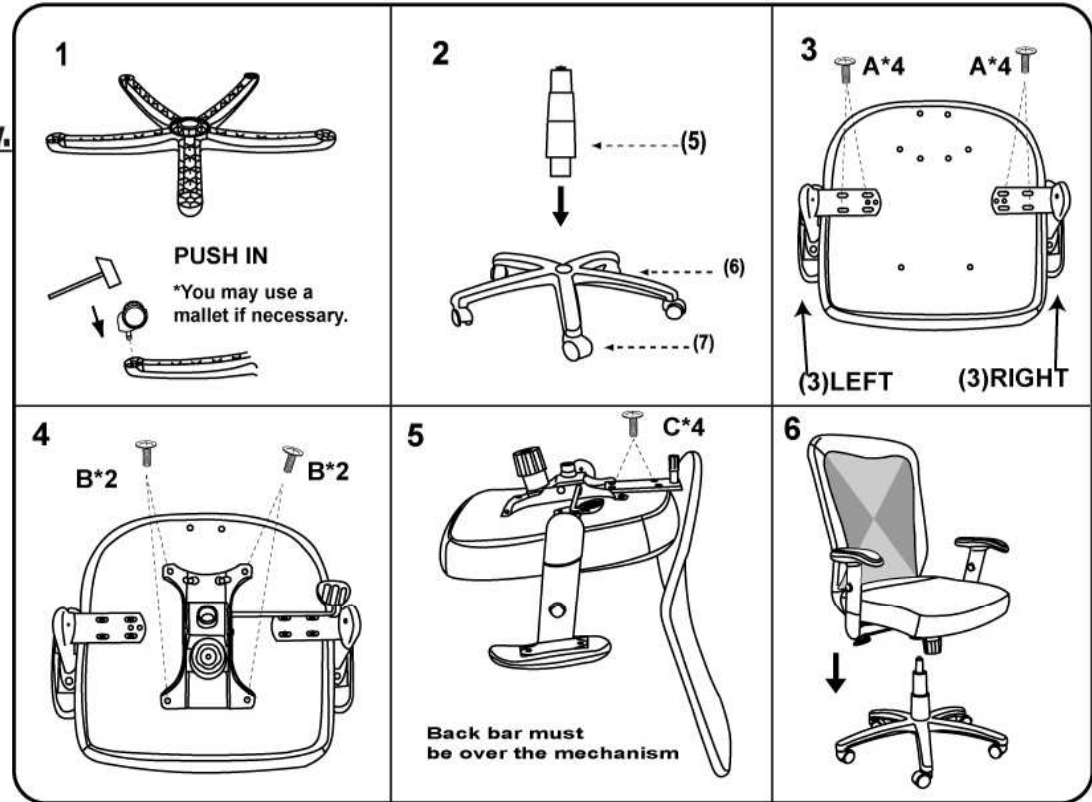

MODEL : B580

Please unscrew all hardware from cushion before assembly.
Por favor de destornillar todos los tornillos del cojín antes de ensamblar la silla.

(1)x1  TU580-B / Back	(2)x1  TU580-S / Seat	(3)x1 (L)x1 (R)  TU058 / Right & Left Arm
(4)x1  TU001-Mechanism	(5)x1  TU026-Gas Lift	(6)x1  TU005-Five Star Base
(7)x5  TU015-Casters	(A)X8  M6X30 Arm Screws (B)X4  M8X22 Mechanism Screws (C)X4  M8X30 Back Bar Screws	

Insert and loosely tighten all screws. When assembly is completed, fully tighten all screws before using. This chair is only intended for sitting. Any other use will void the warranty.

Customer Service Hotline: 1-800-593-1888
 For further assembly instructions,
 please visit our website at www.bosschair.com