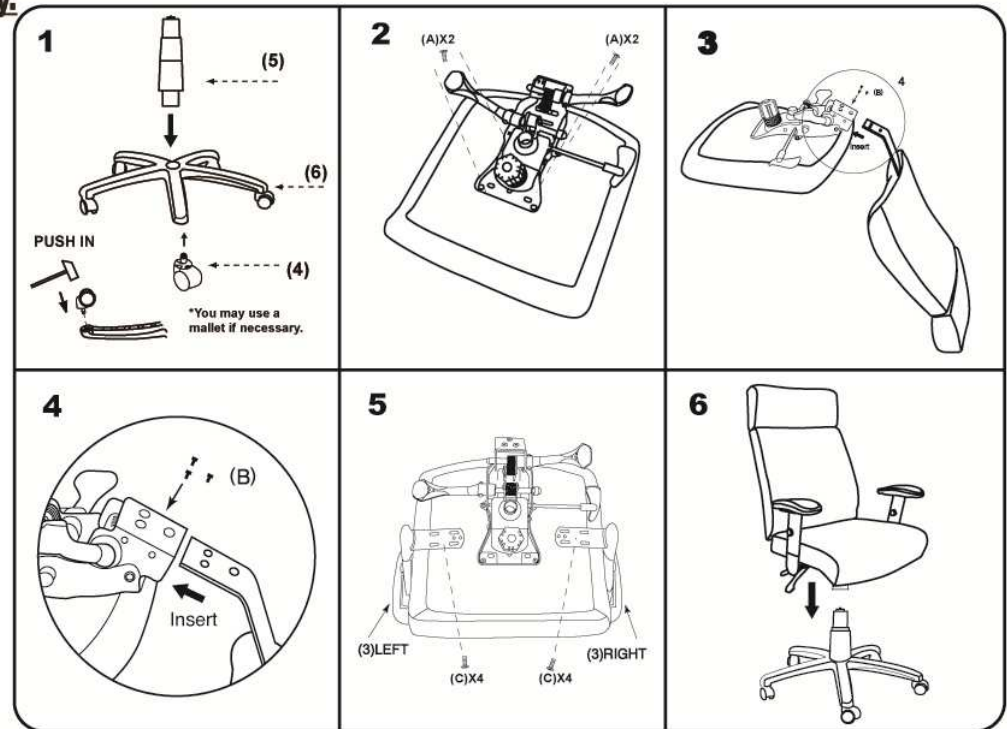

Please unscrew all hardware from cushion before assembly.
Por favor de destornillar todos los tornillos del cojín antes de ensamblar la silla.

MODEL : B700

(1)X1  Back	(2)x1  Seat	(3)x1 (L)x1 (R)  Left / Right Arm
(4)X5  Caster	(5)x1  Gas Lift W/ Cover	(6)x1  Nylon Base
(7)X1  Mechanism	(A)x4  M6*22 MECHANISM SCREW (B)x3  M8*22 L-bar Screw (C)x8  M6*30 ARM SCREW	

Insert and loosely tighten all screws.
When assembly is completed, fully tighten all screws before using.
This chair is only intended for sitting. Any other use will void the warranty.

Customer Service Hotline: 1-800-593-1888
For further assembly instructions,
please visit our website at www.bosschair.com